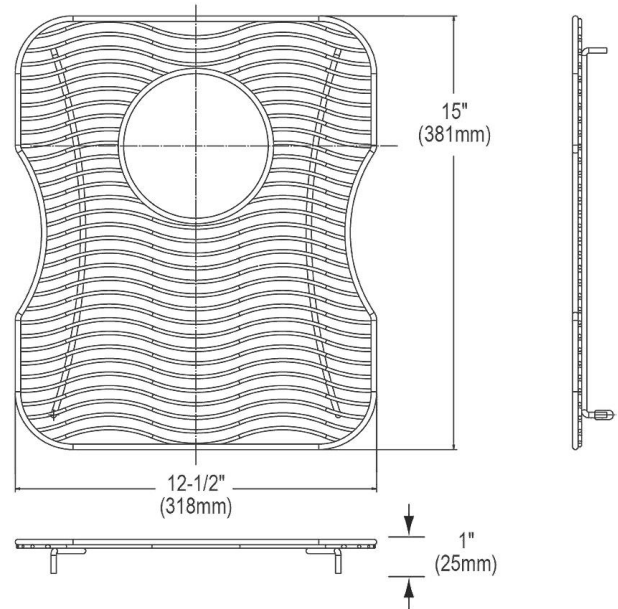

PART: _____ QTY: _____

PROJECT: _____

CONTACT: _____

DATE: _____

NOTES: _____

APPROVAL: _____

In keeping with our policy of continuing product improvement, Elkay reserves the right to change product specifications without notice. Please visit elkay.com for the most current version of Elkay product specification sheets. This specification describes an Elkay product with design, quality, and functional benefits to the user. When making a comparison of other producers' offerings, be certain these features are not overlooked.