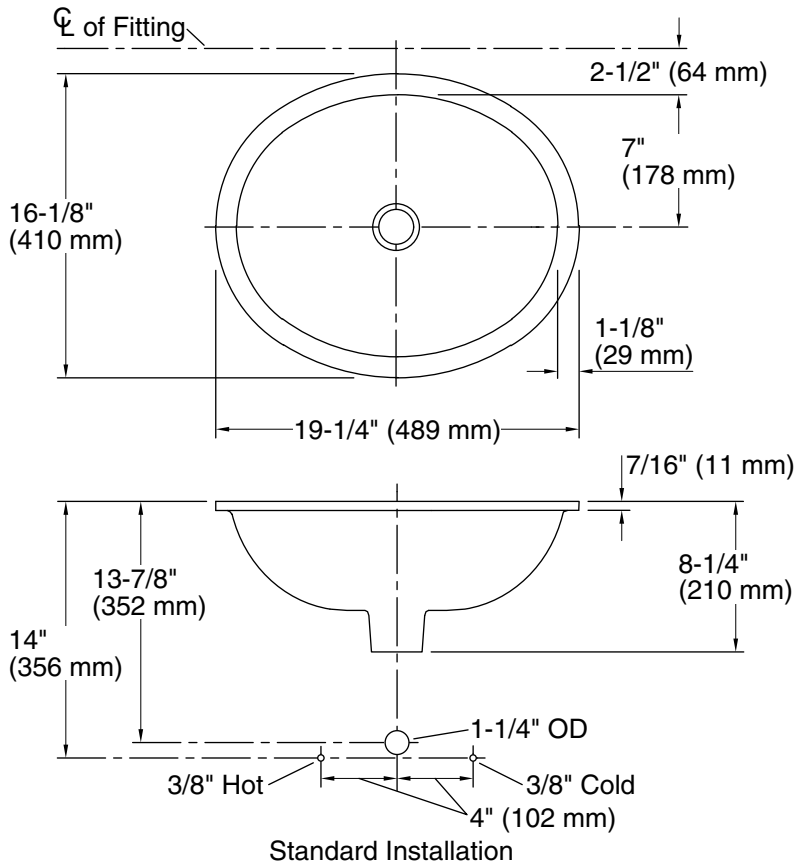

## Features

- Decorated with a subtly textured shagreen design in Ebony Pearl or Oyster Pearl.
- Oval basin.
- No faucet holes; requires wall- or counter-mount faucet.
- Fits standard 14" x 17" (356 x 432 mm) countertop cutout.

## Technical Information

All product dimensions are nominal.

Installation:	Undermount
Bowl area:	Length: 17" (432 mm) Width: 14" (356 mm) Water depth: 4" (102 mm)
Drain hole:	1-3/4" (44 mm)
Template:	1151011-7, required, not included