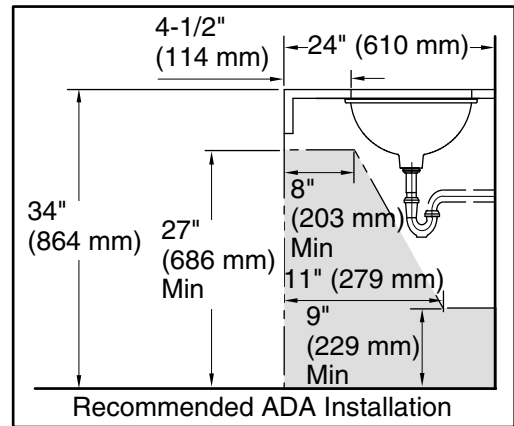

## Technical Information

All product dimensions are nominal.

Installation:	Undermount
Bowl area:	Length: 17" (432 mm) Width: 14" (356 mm) Water depth: 4" (102 mm)
Drain hole:	1-3/4" (44 mm)
Template:	1151011-7, required, not included