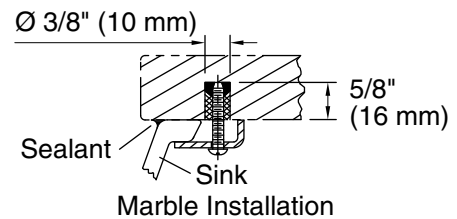

## Technical Information

All product dimensions are nominal.

Installation:	Undermount
Bowl area:	Length: 17" (432 mm) Width: 14" (356 mm) Water depth: 4" (102 mm)
Drain hole:	1-3/4" (44 mm)
Template:	1151011-7, required, not included