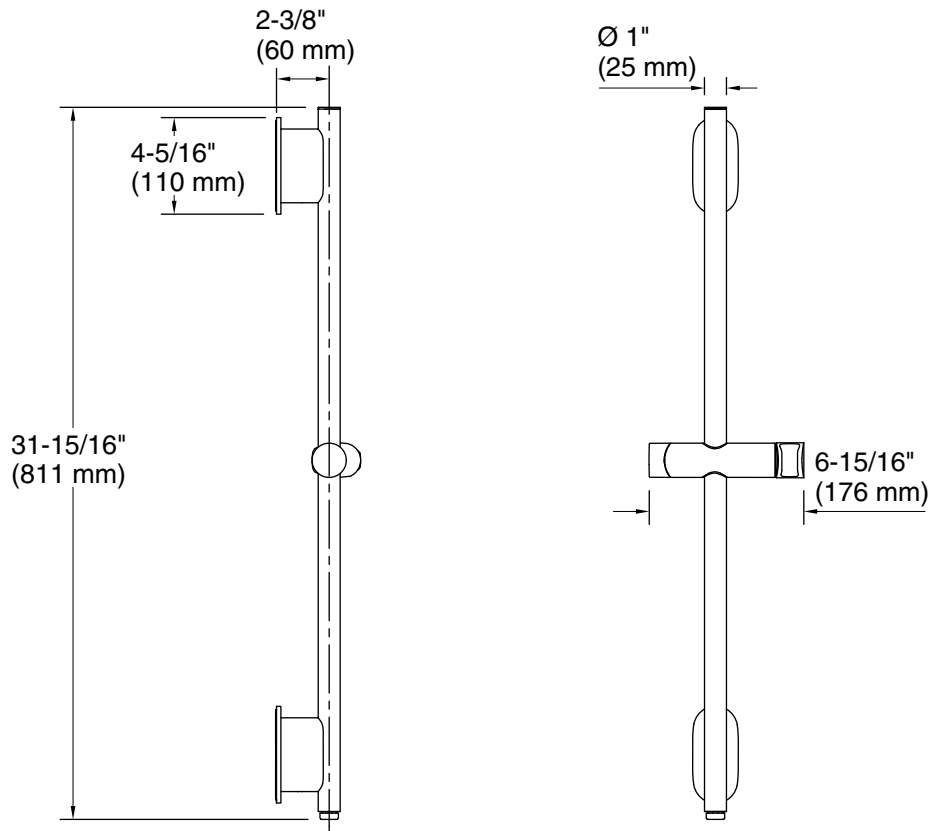

## Features

- Coordinates with most KOHLER handshowers and accessories; Statement round, oblong, or barrel-shaped design recommended
- Integrated water supply allows water to be plumbed directly through bottom bracket of slidebar
- Allows adjustment of handshower angle
- Adjustable mounting brackets offer installation flexibility

### Technical Information

All product dimensions are nominal.

Drain included: No