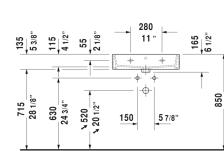

Vero Air Furniture washbasin # 2350600000 / 2350600030 / 2350600060

< 23 5/8" Inch >

Furniture washbasin	Dimension	Weight	Order number
with faucet deck, underside fully glazed, hardware included, wall-mounted, cUPC® listed*, 23 5/8" Inch			
Colors			
00 White			
Variant			
● with overflow	23 5/8" x 18 1/2" Inch	38.1 lb	2350600000
●●● with overflow	23 5/8" x 18 1/2" Inch	38.1 lb	2350600030
☒ with overflow	23 5/8" x 18 1/2" Inch	38.1 lb	2350600060
Infobox			
* Complies with following standards: ASME A112.19.2/CSA B45.1, Washbasin is not ADA compliant in combination with pedestal, siphon cover or metal console			
Sanitary ceramics with the special WonderGliss surface finish will remain clean and attractive-looking for a long time to come. When ordering WonderGliss please add a "1" as eleventh digit to the model number.			
Accessory for ceramics			
Push button drain assembly for washbasins with overflow	2" Inch	0.8 lb	005052
Towel rail square tube 1/2", Chrome, for washbasin # 045460, 235060, 235360, 235660	21 5/8" Inch	0.8 lb	003037
Design Siphon		3.3 lb	005036
Suitable products			
Metal console height adjustable +2", for washbasin # 045460, 235060,			003063