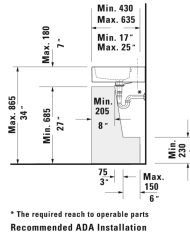

Vero Air Furniture washbasin # 2350600000 / 2350600030 / 2350600060

< 23 5/8" Inch >

Furniture washbasin	Dimension	Weight	Order number
with faucet deck, underside fully glazed, hardware included, wall-mounted, cUPC® listed*, 23 5/8" Inch			
Colors			
00 White			
Variant			
● with overflow	23 5/8" x 18 1/2" Inch	38.1 lb	2350600000
●●● with overflow	23 5/8" x 18 1/2" Inch	38.1 lb	2350600030
☒ with overflow	23 5/8" x 18 1/2" Inch	38.1 lb	2350600060
Infobox			
* Complies with following standards: ASME A112.19.2/CSA B45.1, Washbasin is not ADA compliant in combination with pedestal, siphon cover or metal console			
Sanitary ceramics with the special WonderGliss surface finish will remain clean and attractive-looking for a long time to come. When ordering WonderGliss please add a "1" as eleventh digit to the model number.			
Accessory for ceramics			
Push button drain assembly for washbasins with overflow	2" Inch	0.8 lb	005052
Towel rail square tube 1/2", Chrome, for washbasin # 045460, 235060, 235360, 235660	21 5/8" Inch	0.8 lb	003037
Design Siphon		3.3 lb	005036
Suitable products			
Metal console height adjustable +2", for washbasin # 045460, 235060,			003063