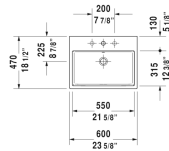

Vero Air Furniture washbasin # 2350600000 / 2350600030 / 2350600060

< 23 5/8" Inch >

Furniture washbasin	Dimension	Weight	Order number
with faucet deck, underside fully glazed, hardware included, wall-mounted, cUPC® listed*, 23 5/8" Inch			
Colors			
00 White			
Variant			
● with overflow	23 5/8" x 18 1/2" Inch	38.1 lb	2350600000
●●● with overflow	23 5/8" x 18 1/2" Inch	38.1 lb	2350600030
☒ with overflow	23 5/8" x 18 1/2" Inch	38.1 lb	2350600060
Infobox			
* Complies with following standards: ASME A112.19.2/CSA B45.1, Washbasin is not ADA compliant in combination with pedestal, siphon cover or metal console			
Sanitary ceramics with the special WonderGliss surface finish will remain clean and attractive-looking for a long time to come. When ordering WonderGliss please add a "1" as eleventh digit to the model number.			
Accessory for ceramics			
Push button drain assembly for washbasins with overflow	2" Inch	0.8 lb	005052
Towel rail square tube 1/2", Chrome, for washbasin # 045460, 235060, 235360, 235660	21 5/8" Inch	0.8 lb	003037
Design Siphon		3.3 lb	005036
Suitable products			
Metal console height adjustable +2", for washbasin # 045460, 235060,			003063