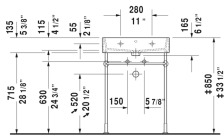

Vero Air Furniture washbasin # 2350600000 / 2350600030 / 2350600060

< 23 5/8" Inch >

Furniture washbasin	Dimension	Weight	Order number
with faucet deck, underside fully glazed, hardware included, wall-mounted, cUPC® listed*, 23 5/8" Inch			
Colors			
00 White			
Variant			
● with overflow	23 5/8" x 18 1/2" Inch	38.1 lb	2350600000
●●● with overflow	23 5/8" x 18 1/2" Inch	38.1 lb	2350600030
☒ with overflow	23 5/8" x 18 1/2" Inch	38.1 lb	2350600060
Infobox			
* Complies with following standards: ASME A112.19.2/CSA B45.1, Washbasin is not ADA compliant in combination with pedestal, siphon cover or metal console			
Sanitary ceramics with the special WonderGliss surface finish will remain clean and attractive-looking for a long time to come. When ordering WonderGliss please add a "1" as eleventh digit to the model number.			
Accessory for ceramics			
Push button drain assembly for washbasins with overflow	2" Inch	0.8 lb	005052
Towel rail square tube 1/2", Chrome, for washbasin # 045460, 235060, 235360, 235660	21 5/8" Inch	0.8 lb	003037
Design Siphon		3.3 lb	005036
Suitable products			
Metal console height adjustable +2", for washbasin # 045460, 235060,			003063