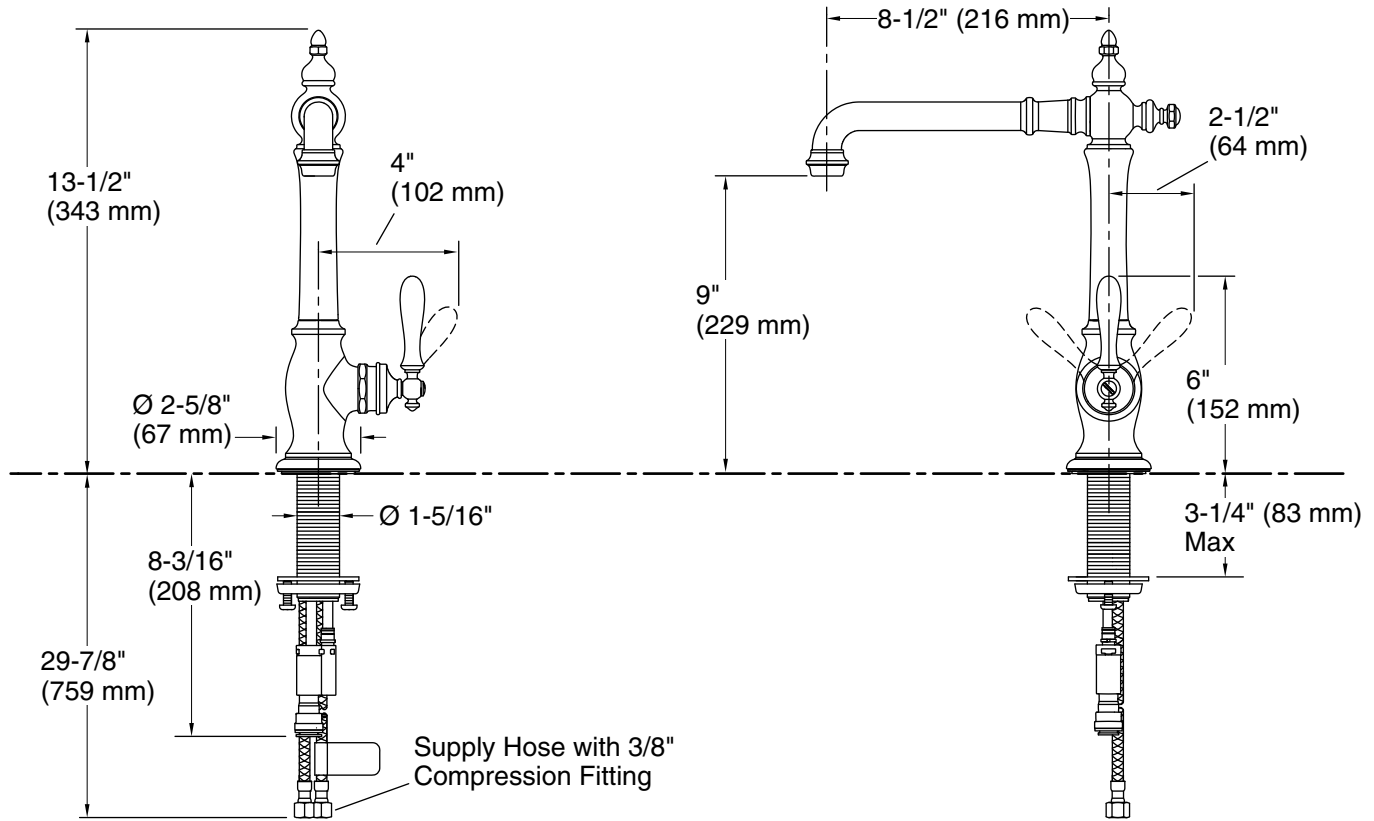

### Technical Information

All product dimensions are nominal.

#### Spout:

Spout reach: 8-1/2" (216 mm)