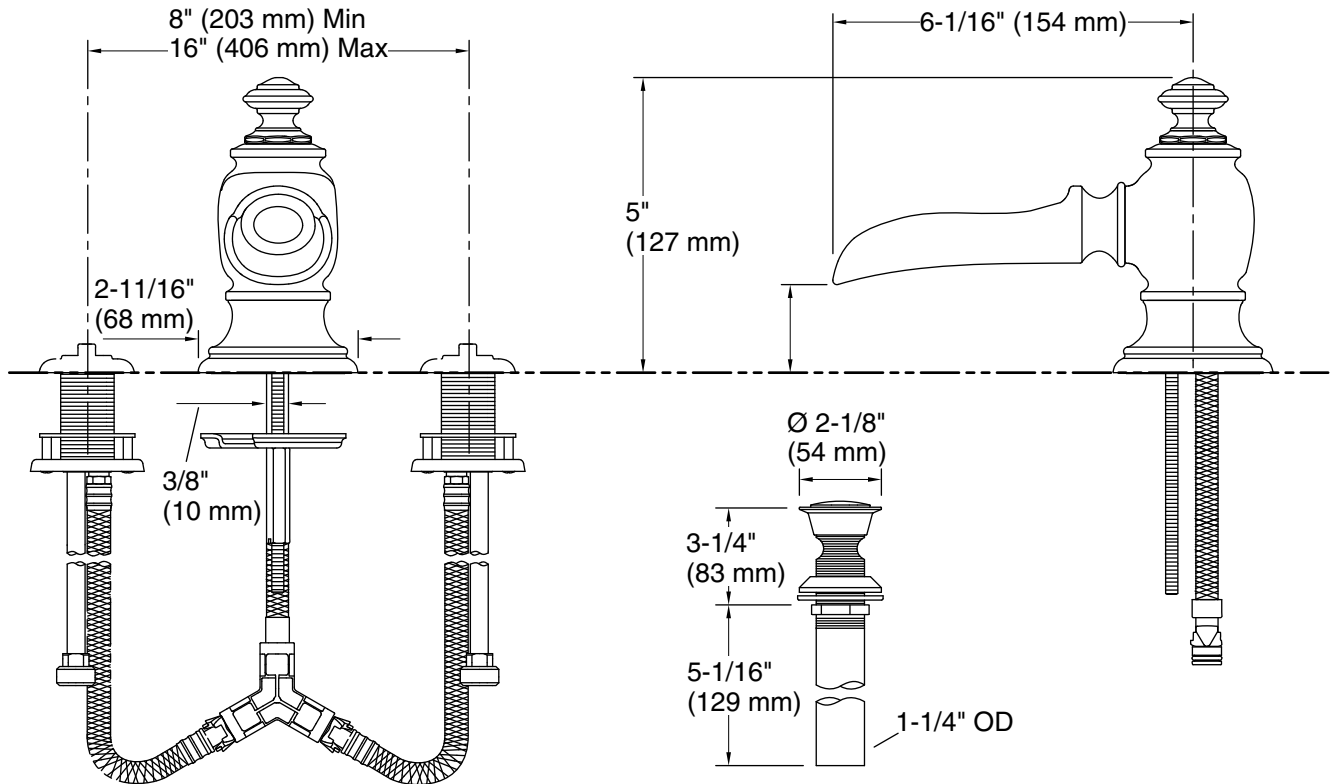

### Technical Information

All product dimensions are nominal.

#### Spout:

Spout reach: 6-1/16" (154 mm)