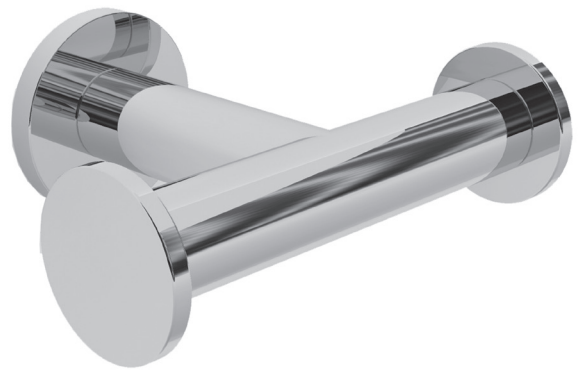

Double Robe Hook
36-13

Features

- Solid brass construction
- Complements Priya product series

Codes / Standards Compliance

Meets or exceeds the following at date of manufacture:

- All applicable US Federal and State material regulations

Colors / Finishes

- 10B: Oil Rubbed Bronze
 - 15: Polished Nickel
 - 15S: Satin Nickel - PVD
 - 26: Polished Chrome
- Other: Refer to the Newport Brass catalog for additional color/finish options.

Specified Model

Model	Description	Colors Finishes
36-13	Double Robe Hook	<input type="checkbox"/> 10B <input type="checkbox"/> 15 <input type="checkbox"/> 15S <input type="checkbox"/> 26 <input type="checkbox"/> Other

Product Specification: Add size designator and "Color / Finish" suffix to Model number, below.

The Double Robe Hook shall be made of solid brass construction. Double Robe Hook shall complement Newport Brass Priya product series. Double Robe Hook shall be Newport Brass Model 36-13/____ .