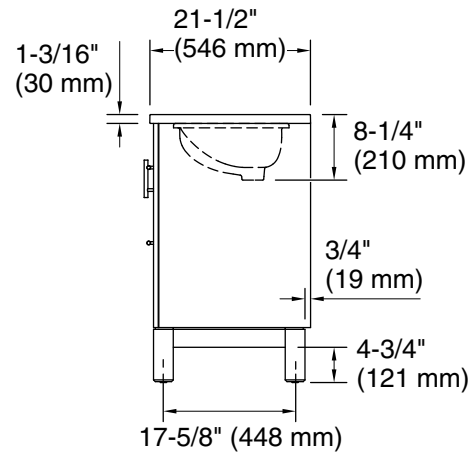

Technical Information

All product dimensions are nominal.

Lighting included: No

Notes

Install this product according to the installation instructions.