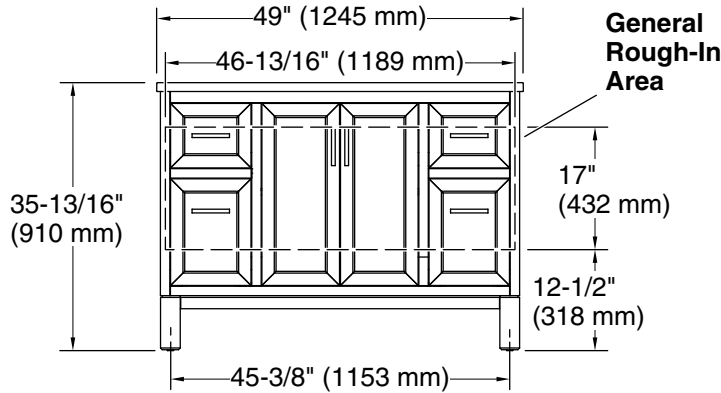

Technical Information

All product dimensions are nominal.

Lighting included: No

Notes

Install this product according to the installation instructions.