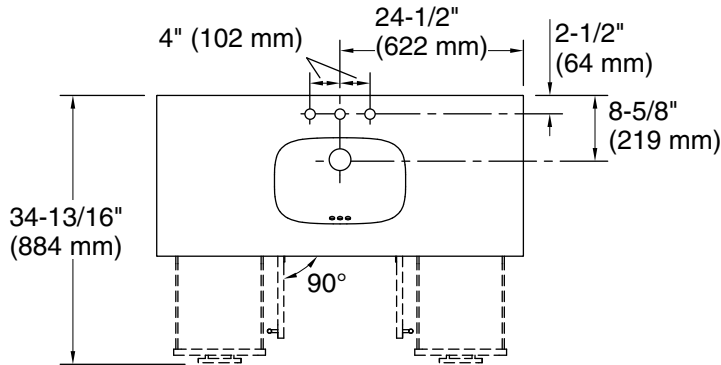

Technical Information

All product dimensions are nominal.

Lighting included: No

Notes

Install this product according to the installation instructions.