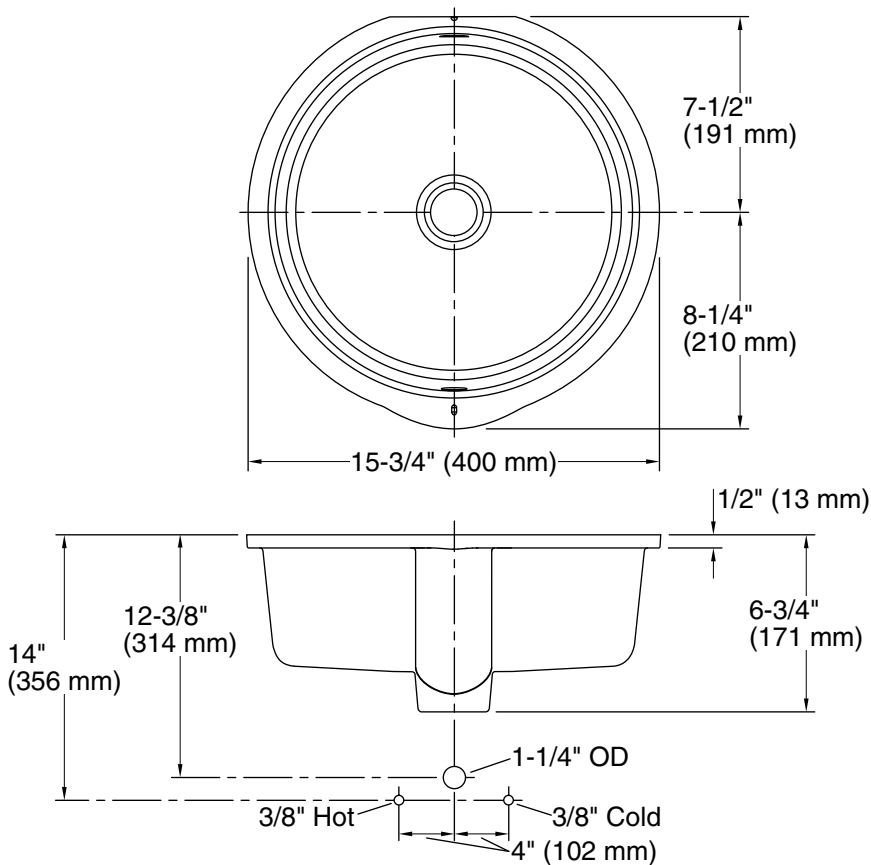

### Features

- Geometric circular basin with vertical sides.
- Overflow drain.
- No faucet holes; requires wall- or counter-mount faucet.
- 13-3/4" (349 mm) diameter.

## Technical Information

All product dimensions are nominal.

Bowl configuration:	Single
Installation:	Undermount
Bowl area (Only):	Diameter: 13-3/4" (349 mm) Water depth: 3-1/8" (79 mm)
Drain hole:	1-3/4" (44 mm)
Template:	1109224-7, required, not included