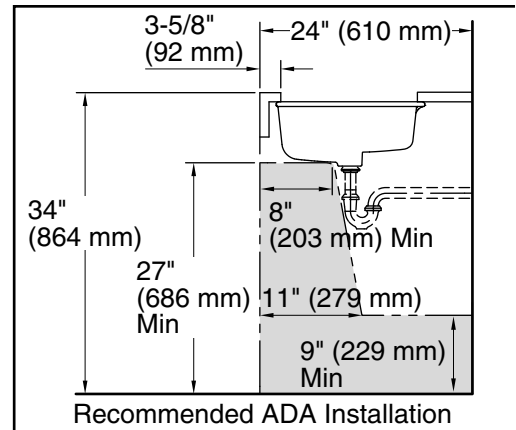

## Technical Information

All product dimensions are nominal.

Bowl configuration:	Single
Installation:	Undermount
Bowl area (Only):	Diameter: 13-3/4" (349 mm) Water depth: 3-1/8" (79 mm)
Drain hole:	1-3/4" (44 mm)
Template:	1109224-7, required, not included