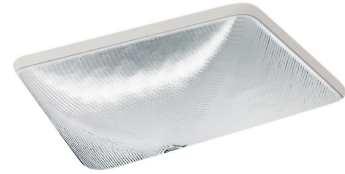

Features

- Deep rectangular basin in translucent glass with concealing linear texture
- Handcrafted in small batches by expert glassmakers, featuring bubbles, textures, and other markings, unique to each individual piece
- Glass material provides a strong durable surface that is easy to clean yet visually distinctive
- The Yepesen sink is available in clear glass, translucent colors, and opaque colors
- Allows flexible faucet and accessory installation
- No faucet holes; requires wall- or counter-mount faucet

Installation

- Undermount

Required Products/Accessories

K-7107 Decorative Drain

or

K-7108 Decorative Drain

or

K-7129 Drain

Recommended Products/Accessories

K-23723 Faucet cleaner

K-23726 Drain treatment

ADA

Codes/Standards

CSA B45.11/IAPMO Z401

ADA

ICC/ANSI A117.1

IAPMO Certification

KOHLER® One-Year Limited Warranty

See website for detailed warranty information.

Available Colors/Finishes

Color tiles intended for reference only.

Color	Code	Description
	TG2	Translucent Dew
	TG1	Translucent Dusk
	TG3	Translucent Doe