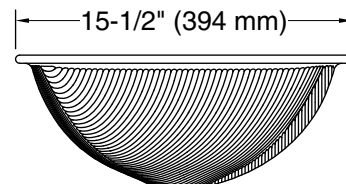

## Technical Information

All product dimensions are nominal.

Bowl configuration: Single

Min. base cabinet width: 13" (330 mm)

Bowl area (Only):  
Length: 17-3/8" (441 mm)  
Width: 13" (330 mm)  
Bowl depth: 5-5/16" (135 mm)  
Water depth: 5-5/16" (135 mm)