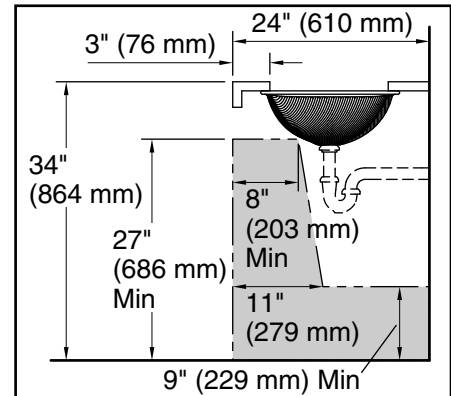

Technical Information

All product dimensions are nominal.

Bowl configuration: Single

Min. base cabinet width: 13" (330 mm)

Bowl area (Only):
Length: 17-3/8" (441 mm)
Width: 13" (330 mm)
Bowl depth: 5-5/16" (135 mm)
Water depth: 5-5/16" (135 mm)

With overflow: No

Drain hole: 1-11/16" (43 mm)

Template: Undermount, 1281904-7, required, included

Notes

Install this product according to the installation instructions.

ADA compliant when installed to the specific requirements of these regulations.