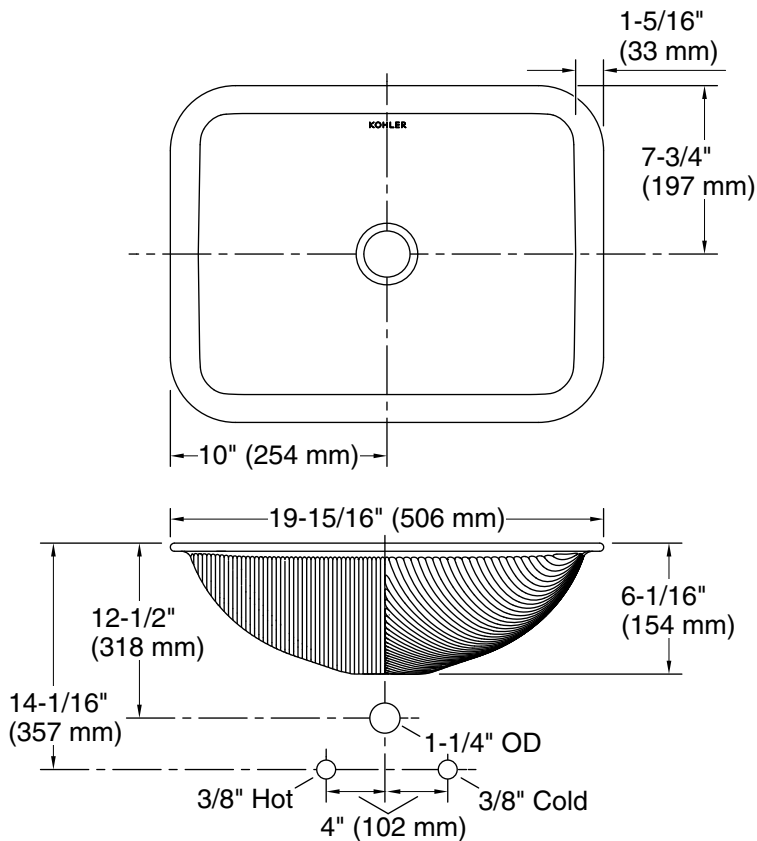

Technical Information

All product dimensions are nominal.

Bowl configuration: Single

Min. base cabinet width: 13" (330 mm)

Bowl area (Only):
Length: 17-3/8" (441 mm)
Width: 13" (330 mm)
Bowl depth: 5-5/16" (135 mm)
Water depth: 5-5/16" (135 mm)

With overflow: No

Drain hole: 1-11/16" (43 mm)

Template: Undermount, 1281904-7, required, included

Notes

Install this product according to the installation instructions.

ADA compliant when installed to the specific requirements of these regulations.