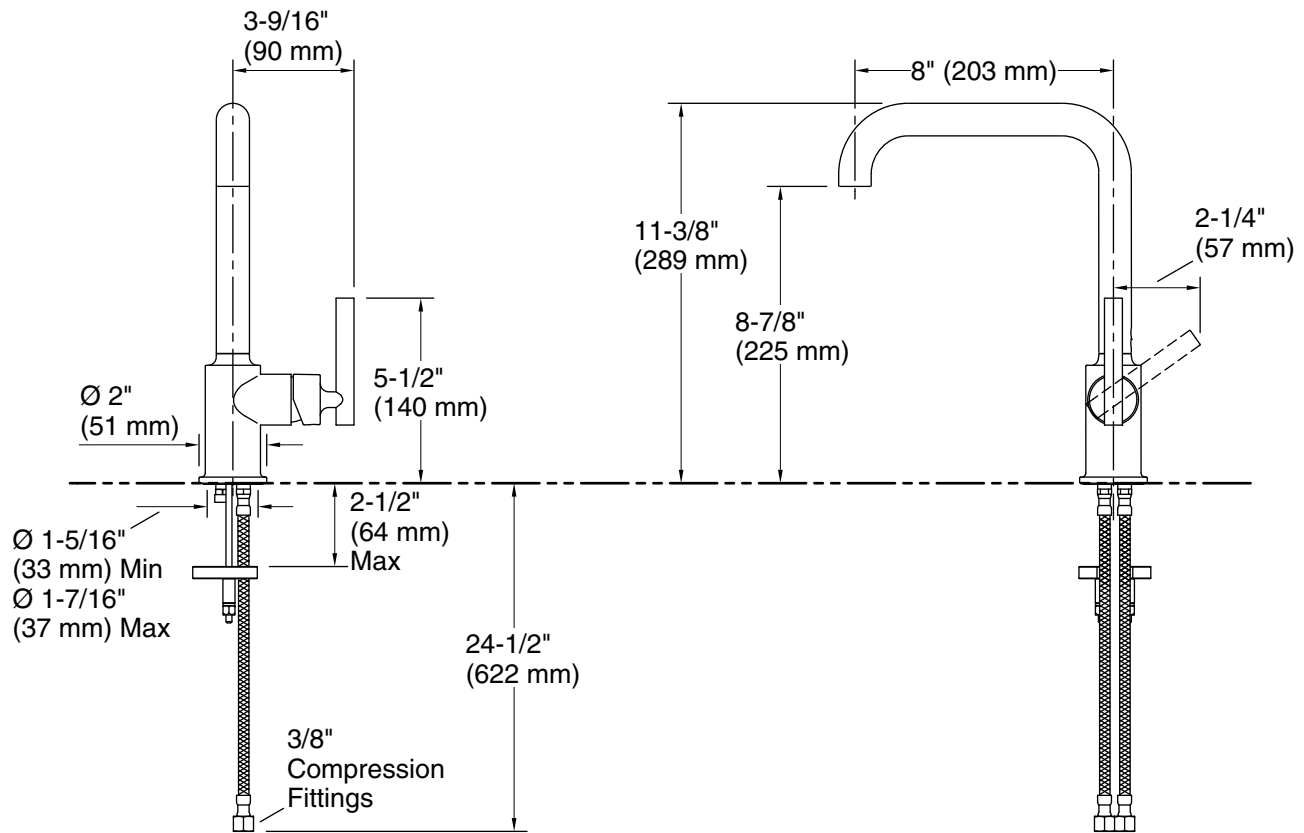

Features

- KOHLER® ceramic disc valves exceed industry longevity standards for a lifetime of durable performance
- High-arch gooseneck swing spout and 360° spout rotation offers superior clearance for filling pots and cleaning
- Single lever handle is simple to use and makes adjusting water temperature easy
- Temperature memory allows faucet to be turned on and off at the temperature set during prior usage
- Coordinates with other products in the Purist collection
- 1.5 gpm (5.7 lpm) maximum flow rate at 60 psi (4.14 bar)

Technical Information

All product dimensions are nominal.

Notes

Install this product according to the installation instructions.

ADA, CSA B651 compliant when installed to the specific requirements of these regulations.