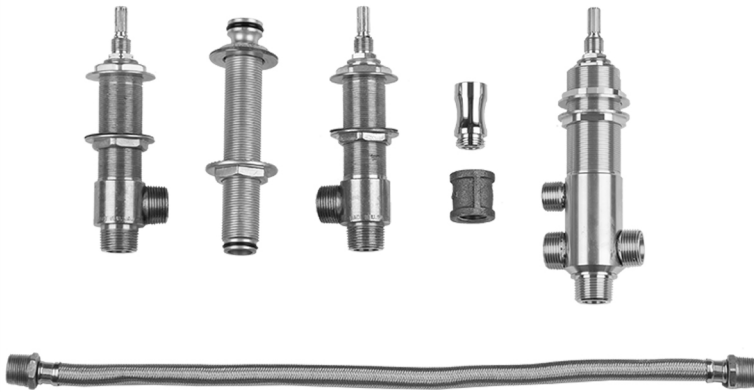

Cranford/Astor/Westfield/Contempo Roman Tub Rough Kit with Diverter

Model #: J-6912-DIV-RGH

FEATURES:

- Rough in kit for roman tub
- 3/4" 1/4 turn high flow 12 GPM @ 60 PSI ceramic valves
- Quick connect/disconnect deck nipple for spout
- 3/4" IPS brass coupling
- 7010-BF double check valve, 1/2" IPS coupling, 3024-HP 24" high pressure hose, J-1209 deck diverter valve
- Required with Cranford, Astor, Westfield, & Contempo Roman tub set trims

AVAILABLE FINISHES:
N/A

SPECIFICATION DRAWING: