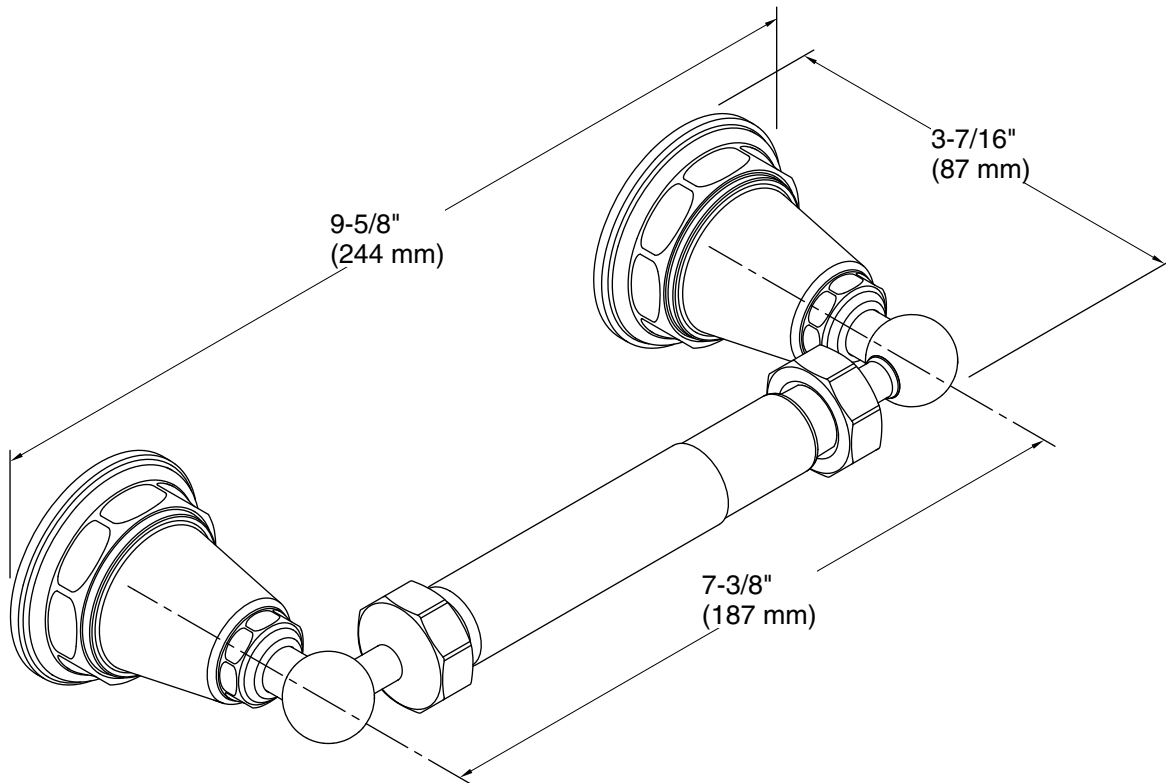

Features

- Coordinates with Pinstripe faucets and accessories.

Material

- Premium metal construction for durability and reliability.
- KOHLER finishes resist corrosion and tarnishing.

Installation

- Installation template and tools included.

Technical Information

All product dimensions are nominal.

Material: Brass, Zinc

Notes

Install this product according to the installation guide.