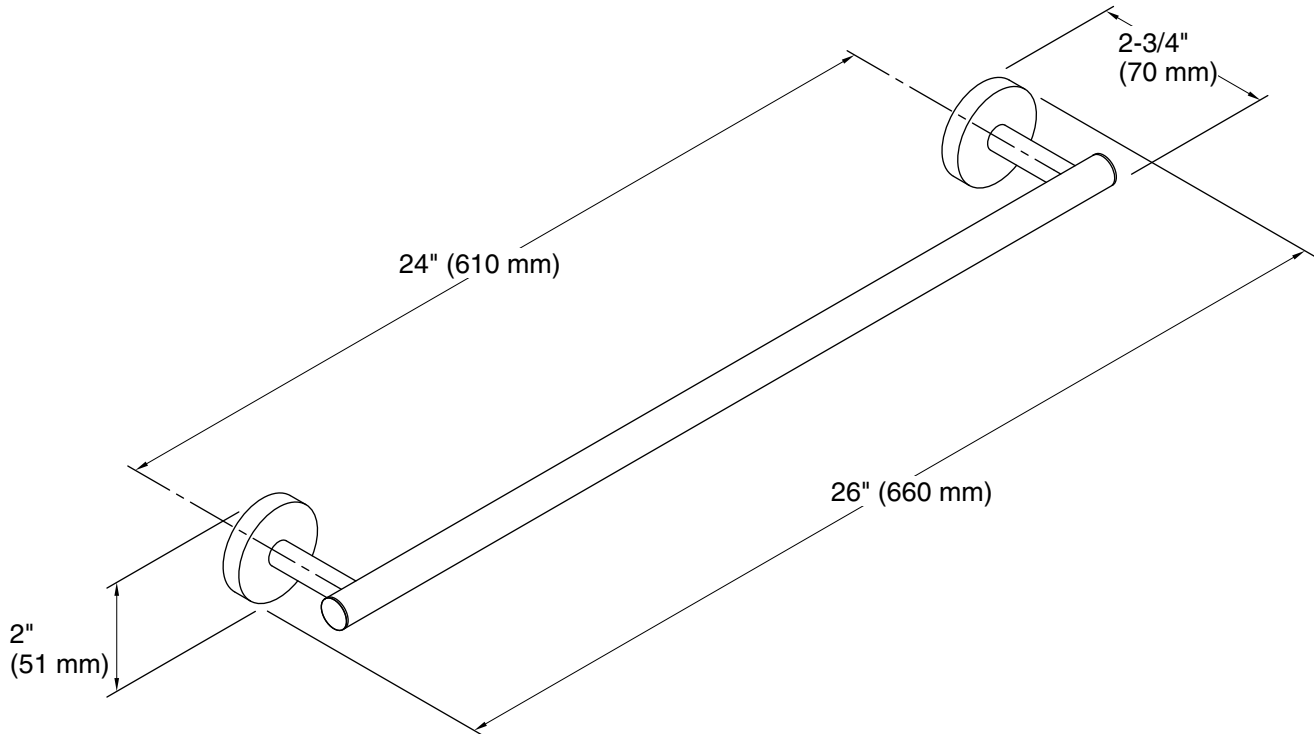

Technical Information

All product dimensions are nominal.

Installation Type: Wall-mount

Material: Zinc, Brass

Notes

Install this product according to the installation instructions.

CAUTION: Risk of personal injury. Do not install these products in any area where they are likely to be used inadvertently as a grab bar or support bar. These products are not designed or intended for use as a grab bar or support bar.