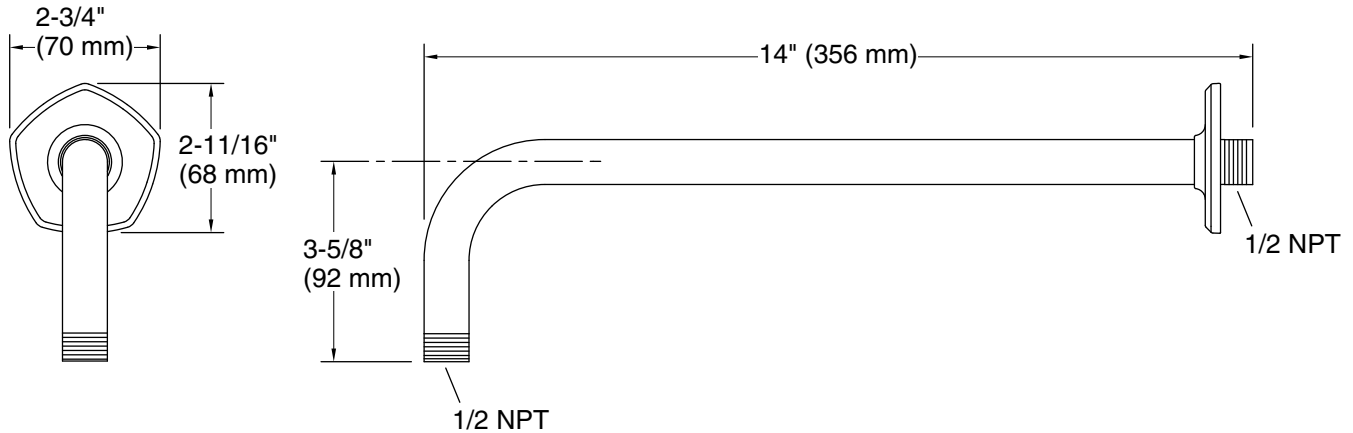

### Features

- 15" (381 mm) x 2-3/4" (70 mm) x 2-3/4" (70 mm)
- Part of the Occasion bathroom faucet and accessory collection

### Technical Information

All product dimensions are nominal.