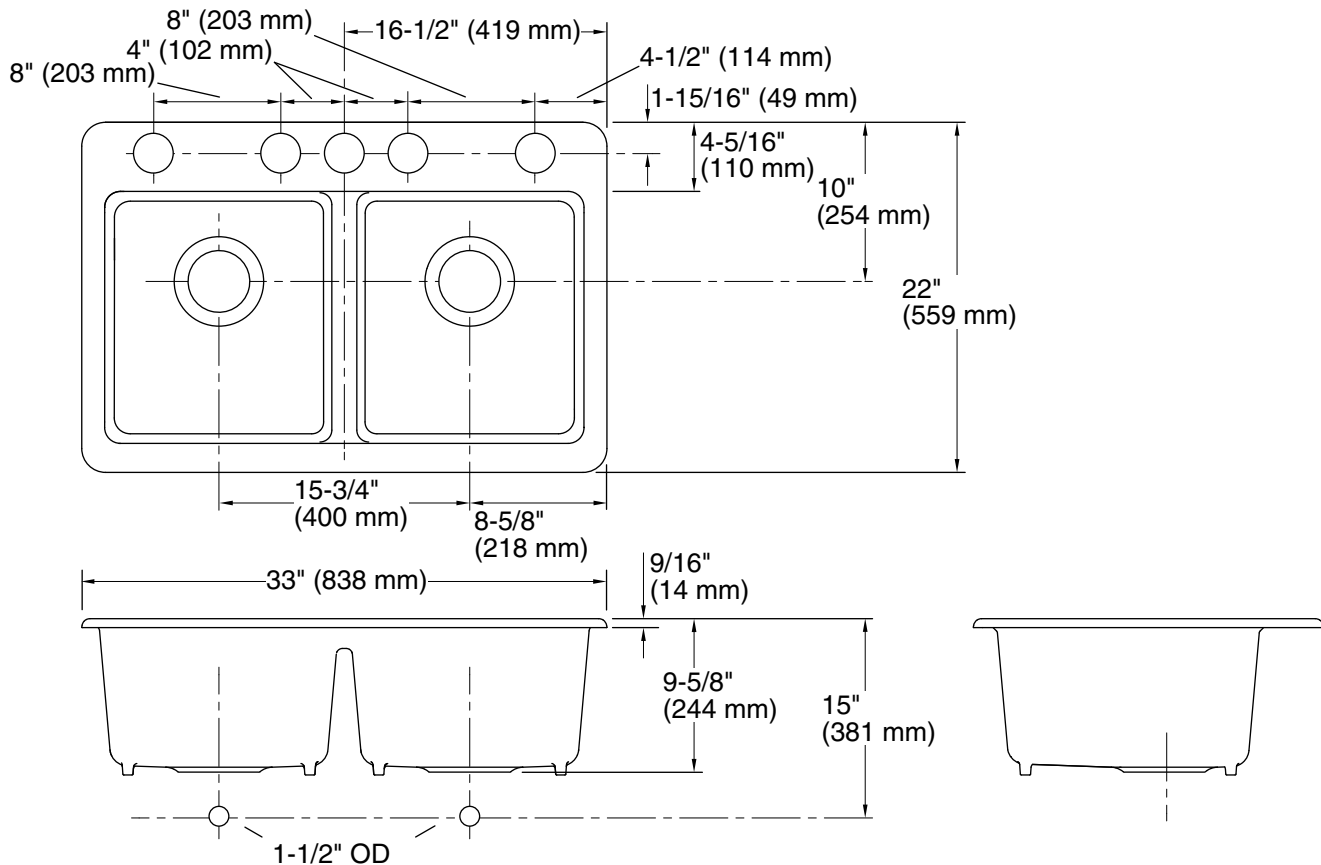

Technical Information

All product dimensions are nominal.

Installation: Undermount
Min. base cabinet width: 36" (914 mm)

Bowl area (Left): Length: 14-5/16" (363 mm)
Width: 17-1/4" (438 mm)
Bowl depth: 9" (229 mm)
Water depth: 9" (229 mm)

Bowl area (Right): Length: 14-5/16" (363 mm)
Width: 17-1/4" (438 mm)
Bowl depth: 9" (229 mm)
Water depth: 9" (229 mm)

Number of deck holes: 5

Drain hole: 3-7/8" (98 mm)

Template: 1166727-7, required, included