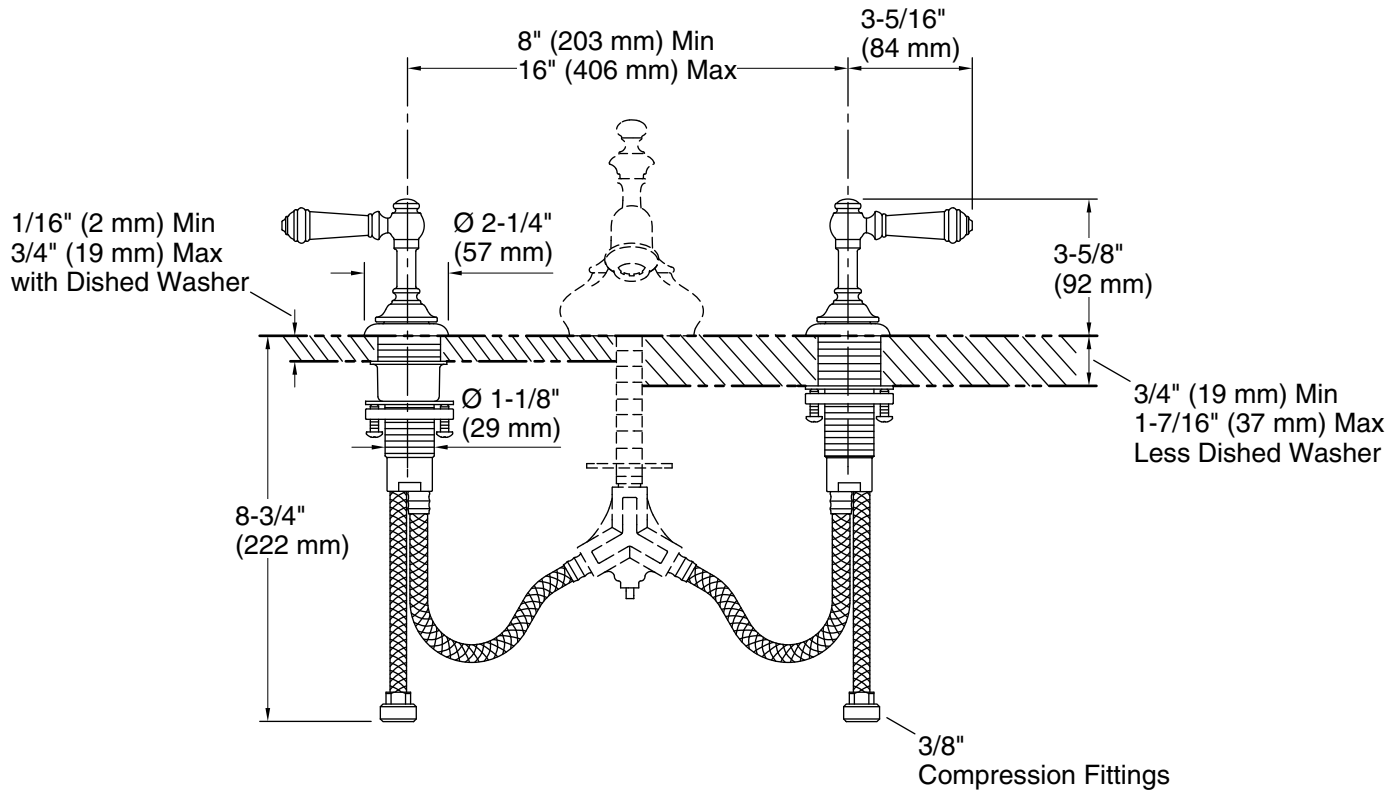

Features

- Metal construction
- Quarter-turn washerless ceramic disc valves

Material

- Brass valve bodies

Installation

- For 8" - 16" (203 - 406 mm) centers

Required Products/Accessories

K-72758 widespread bathroom sink spout

Technical Information

All product dimensions are nominal.

Notes

Install this product according to the installation guide.

ADA compliant for handles only.

ADA, OBC, CSA B651 compliant when installed to the specific requirements of these regulations.