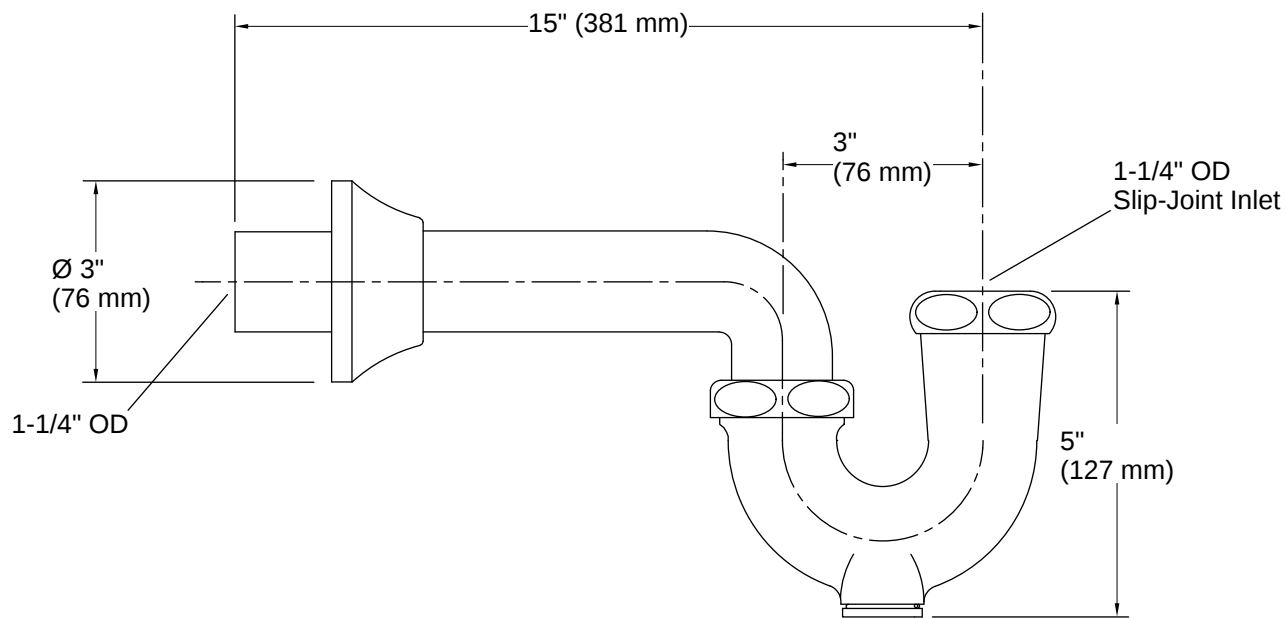

Installation

- Intended for console table installations

Installation Notes

Install this product according to the installation instructions.