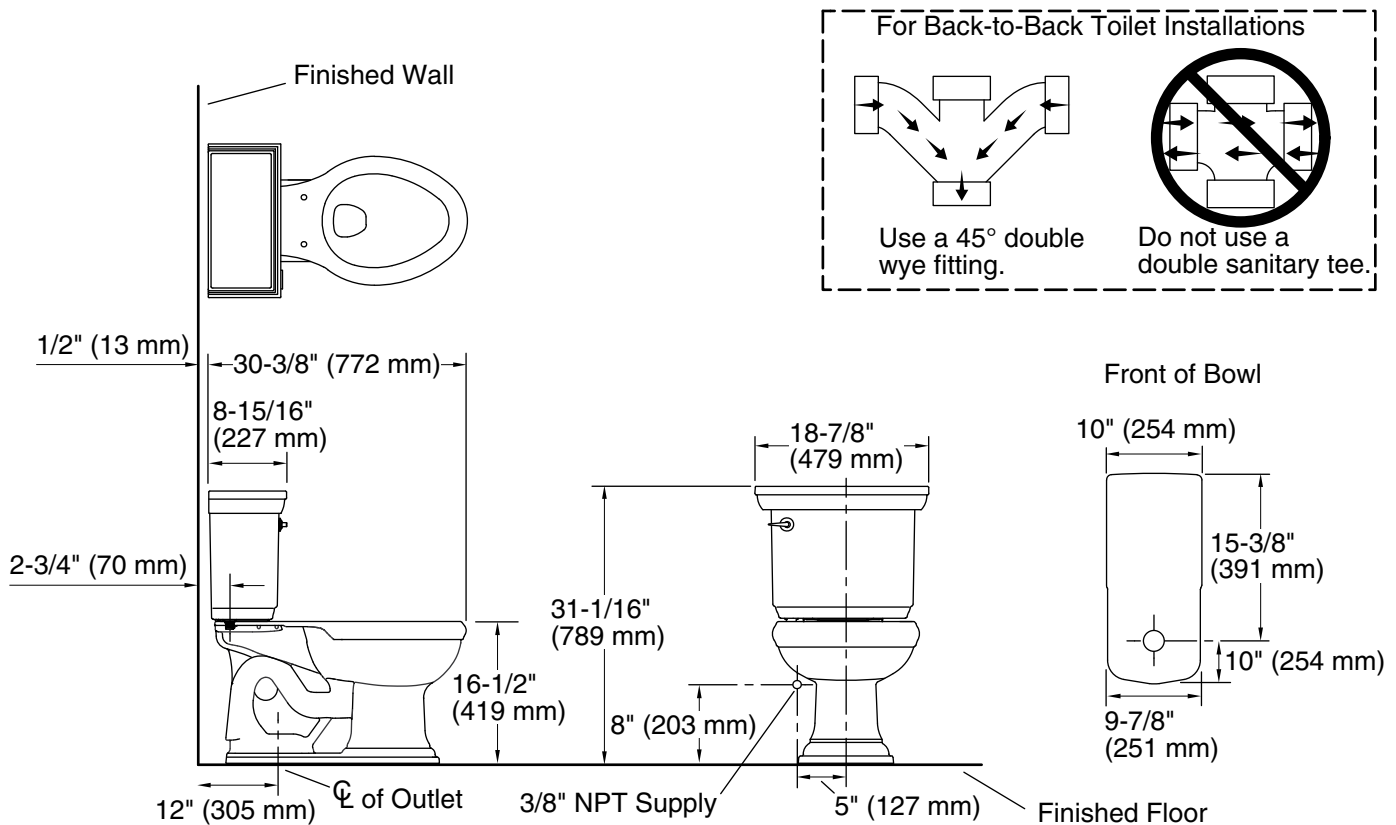

## Installation

- Standard 12" (305 mm) rough-in
- Three-bolt quick-connect installation
- Seat and supply line sold separately

### Technical Information

All product dimensions are nominal.

Toilet type:	Floor-mount
Waste Outlet:	Floor
Bowl shape:	Elongated
Flush type:	AquaPiston
Trap passageway:	2-1/8" (54 mm)
Water surface size:	11-3/4" x 9-1/2" (298 mm x 241 mm)
Rim to water surface:	6-1/8" (156 mm)
Rough-in:	12" (305 mm)
Seat-mounting holes:	5-1/2" (140 mm)