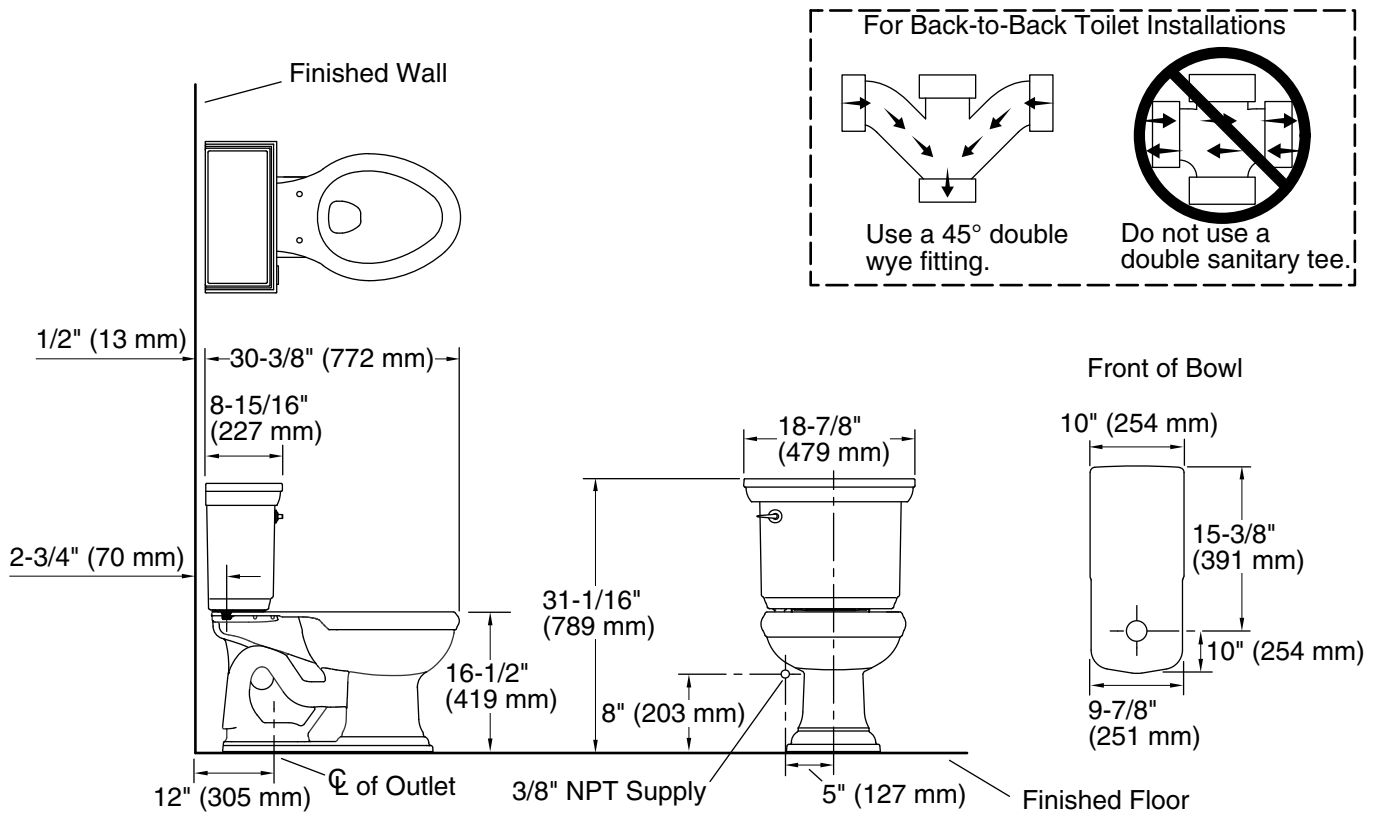

## Installation

- Standard 12" (305 mm) rough-in
- Three-bolt quick-connect installation
- Seat and supply line sold separately

### Technical Information

All product dimensions are nominal.

Toilet type:	Floor-mount
Waste Outlet:	Floor
Bowl shape:	Elongated
Flush type:	AquaPiston
Trap passageway:	2-1/8" (54 mm)
Water surface size:	11-3/4" x 9-1/2" (298 mm x 241 mm)
Rim to water surface:	6-1/8" (156 mm)
Rough-in:	12" (305 mm)
Seat-mounting holes:	5-1/2" (140 mm)

### Notes

Install this product according to the installation instructions.

For back-to-back toilet installations: Use only a 45° double wye fitting.

Product dimensions are nominal and may vary per ASME A112.19.2 tolerances.