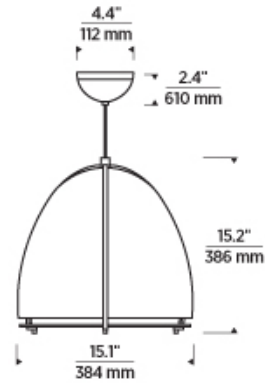

## SPECIFICATIONS

PRIMARY MATERIAL	Fiberglass
SHADE MATERIAL	Fiberglass
NET WEIGHT	10.5 lbs
HEIGHT	15.2in
WIDTH	15.1in
LENGTH	15.1in
UP LIGHT / DOWN LIGHT / BOTH?	
WET LISTED	
DAMP LISTED	Yes
DRY LISTED	
MIN. HANGING HEIGHT	23.5in
MAX HANGING HEIGHT	161.6in
TOTAL CORD LENGTH	144in
TOTAL STEM LENGTH	
STEM QTY	
SLOPED CEILING ADAPTABLE?	Yes 45° Max
GENERAL LISTING	ETL Listed
INCLUDES	