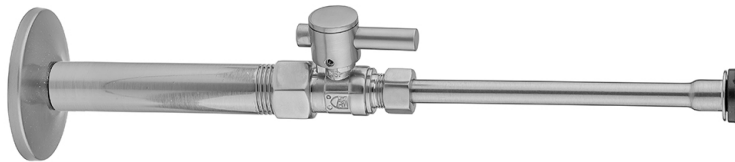

Quarter Turn Straight Pattern 3/8" IPS x 3/8" O.D. Toilet Supply Kit with Contempo Lever Handle, 20" Supply Tube, Escutcheon

Model #: 618-2-72-

FEATURES:

- Complete Toilet Supply Kit
- Kit contains:
 - (1) Quarter Turn Straight Pattern 3/8" IPS x 3/8" O.D. Supply Valve with Contempo lever Handle P/N 618-2
 - (1) 20" Copper Supply Tube P/N 772
 - (1) Escutcheon P/N 740
 - (1) 3/8" Brass Nipple P/N 801-38.4

AVAILABLE FINISHES:

Polished Chrome (PCH)	Satin Chrome (SC)	Bronze Umber (BU)
Satin Nickel (SN)	Pewter (PEW)	Caramel Bronze (CB)
Polished Nickel (PN)	Antique Brass (AB)	Antique Copper (ACU)
Oil-Rubbed Bronze (ORB)	Polished Brass (PB)	Polished Copper (PCU)
Vintage Bronze (VB)	Satin Brass (SB)	Matte Black (MBK)
Satin Gold (SG)	Polished Gold (PG)	Black Nickel (BKN)
White (WH)	Unlacquered Brass (ULB)	Satin Cooper (SCU)
Almond (ALD)	Amber (AMB)	Azure Blue (AZB)
Coral (COR)	Mint Green (GRN)	Stone Grey (GRY)
Lilac (LAC)	Light Blue (LBL)	Limon (LIM)
Plum (PLM)	Pink (PNK)	Red (RED)
Graphite (GPH)	Aged Unlacquered Brass (AUB)	

SPECIFICATION DRAWING:

COMPONENTS	
DESCRIPTION	QTY:
STRAIGHT VALVE - CONTEMPO LEVER HANDLE	1
20" X 3/8" O.D. SUPPLY TUBE	1
ESCUTCHEON	1
PLASTIC FILL VALVE COUPLING NUT	1
4" NIPPLE	1

AVAILABLE HANDLES: