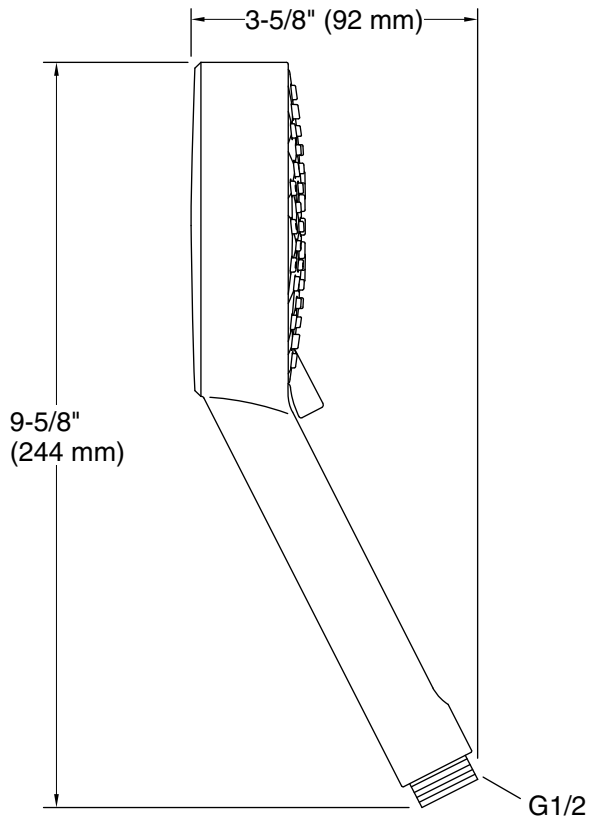

Technical Information

All product dimensions are nominal.

Handshower:

Rated maximum flow: 2.5 gal/min (9.5 l/min)

Pressure: 45 psi (3.1 bar)

Notes

Install this product according to the installation instructions.