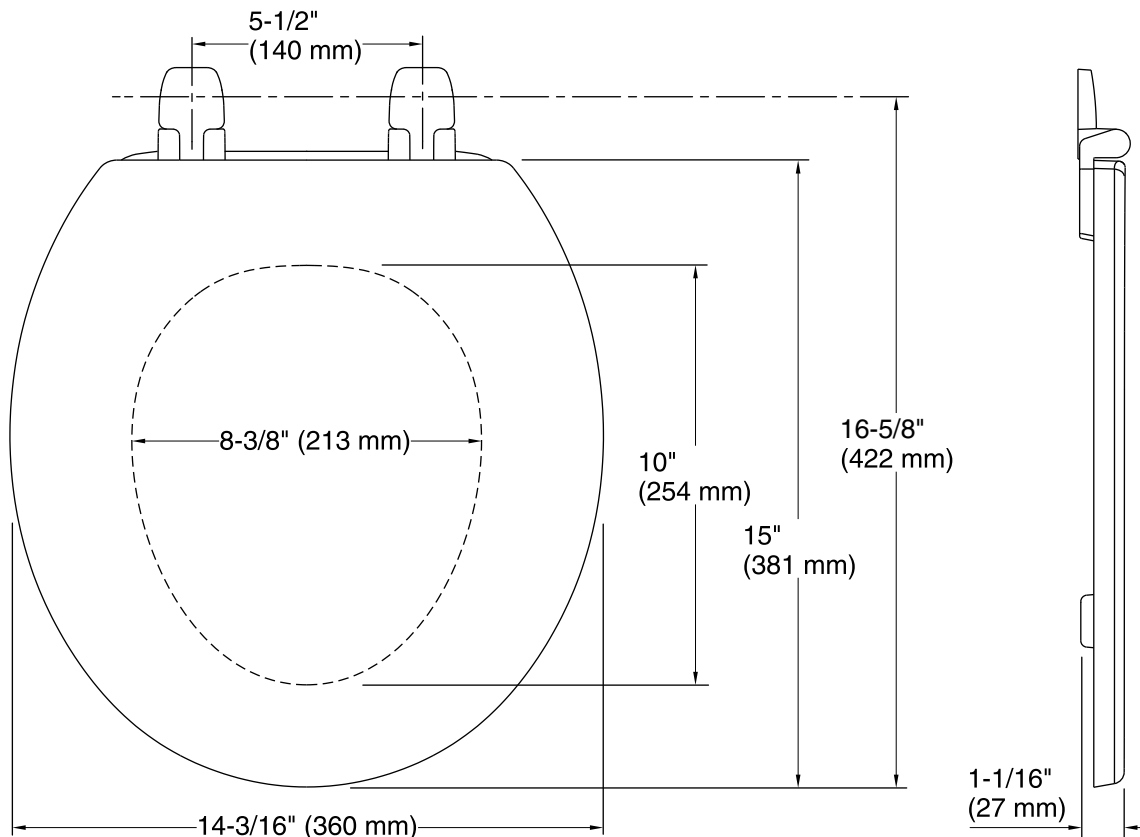

Features

- Molded wood.
- With lid.
- Round closed-front seat.
- Versatile design that complements the design lines of many toilets.

Codes/Standards

IAPMO/ANSI Z124.5

KOHLER® One-Year Limited Warranty

See website for detailed warranty information.

Available Color/Finishes

Color tiles intended for reference only.

Color	Code	Description
	0	White
	96	Biscuit
	47	Almond

Technical Information

All product dimensions are nominal.

Seat shape type: Round

Seat front type: Closed front

Seat-mounting holes: 5-1/2" (140 mm)

Notes

Install this product according to the installation guide.