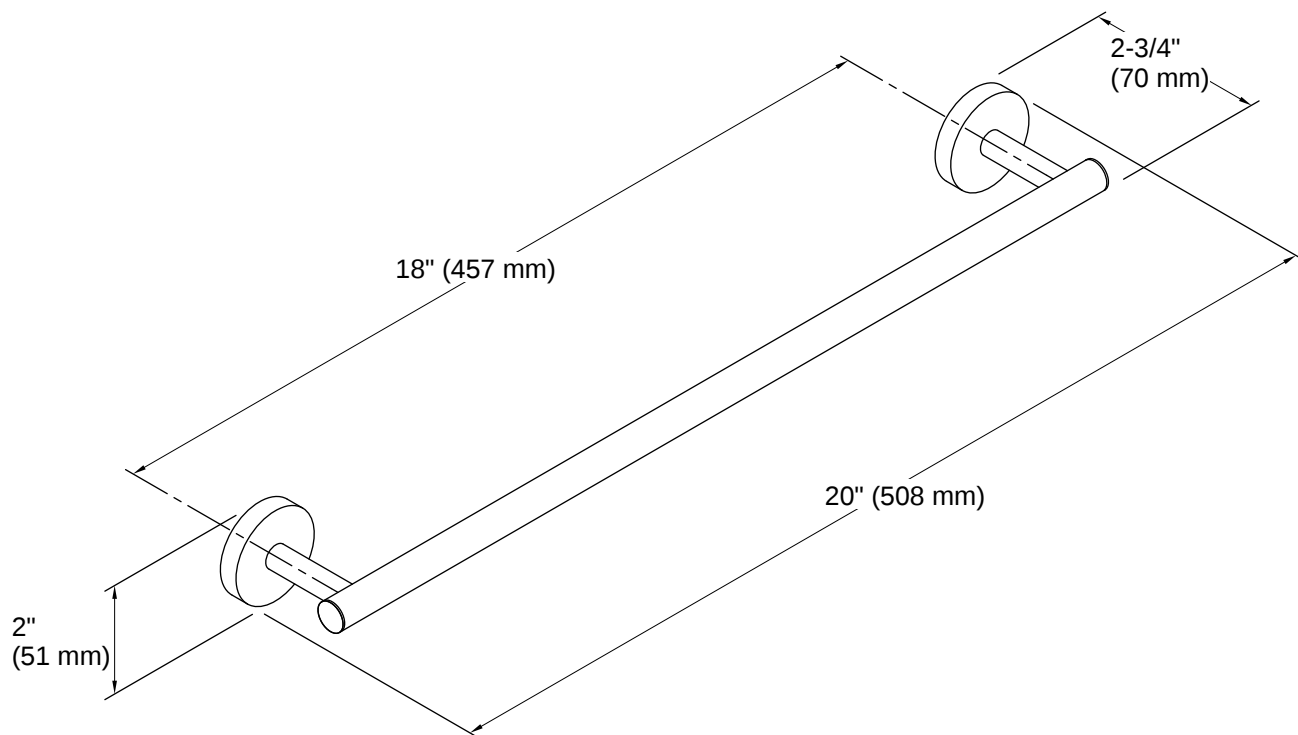

Installation

- Installation template and tools included

Installation Notes

Install this product according to the installation instructions.

CAUTION: Risk of personal injury. Do not install these products in any area where they are likely to be used inadvertently as a grab bar or support bar. These products are not designed or intended for use as a grab bar or support bar.