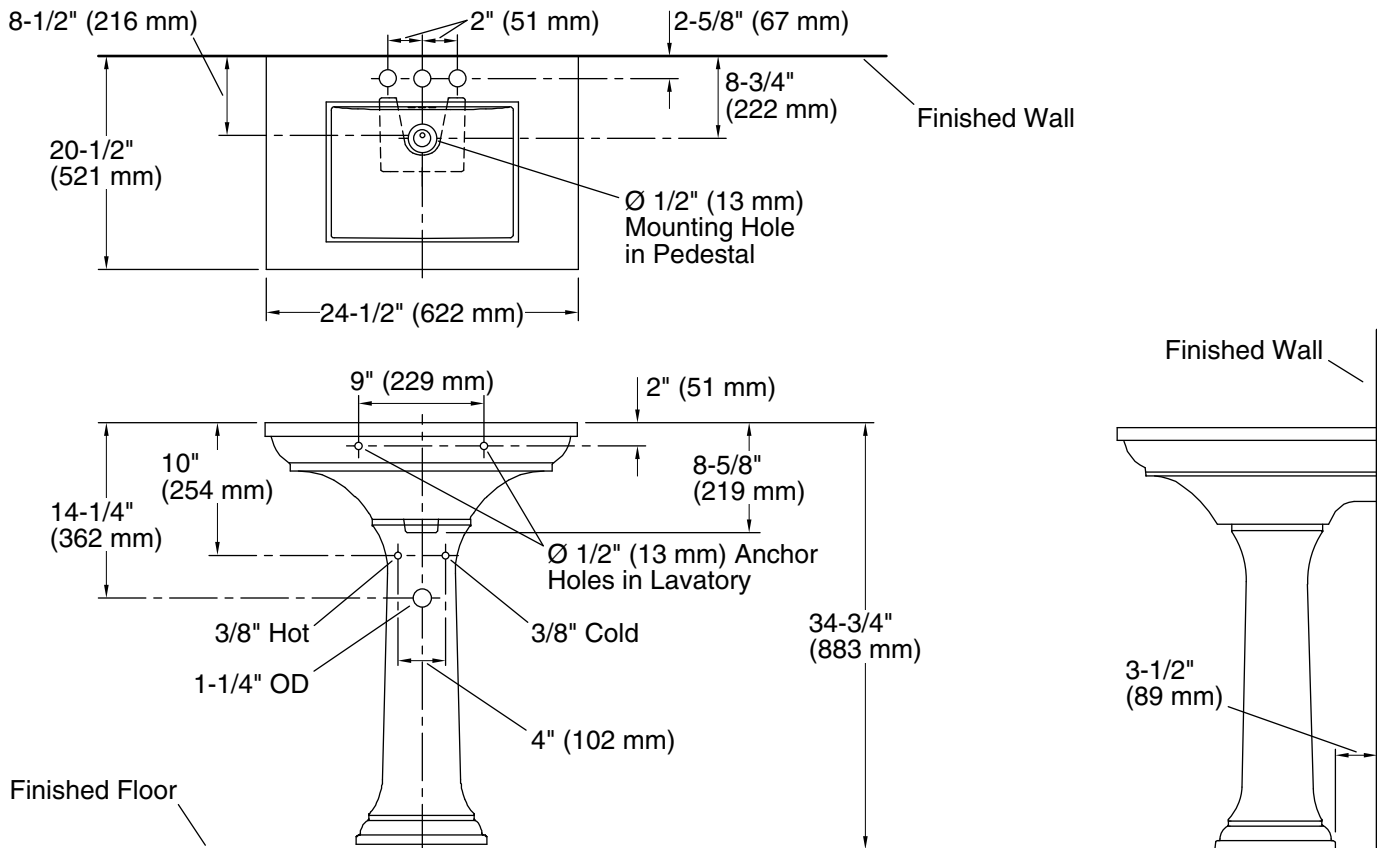

Memoirs® Stately

25" rectangular pedestal bathroom sink
K-2344-4

Features

- 4" (102 mm) centerset faucet holes
- Elegant rectangular basin
- Overflow drain
- Combination consists of the K-29999-4 basin and the K-2267 pedestal
- Coordinates with other products in the Memoirs collection

For the most current Specification Sheet, go to www.kohler.com USA or www.kohler.ca Canada

11-3-2024 23:51 - US/CA

THE BOLD LOOK
OF **KOHLER**®

Technical Information

All product dimensions are nominal.

Basin configuration:	Single Bowl
Center(s):	4" (102 mm)
Bowl area (Only):	Length: 15-1/2" (394 mm) Width: 11-5/8" (295 mm) Water depth: 5" (127 mm)
With overflow:	Yes
Number of deck holes:	3
Faucet hole(s):	1-1/4" (32 mm)
Drain hole:	1-3/4" (44 mm)