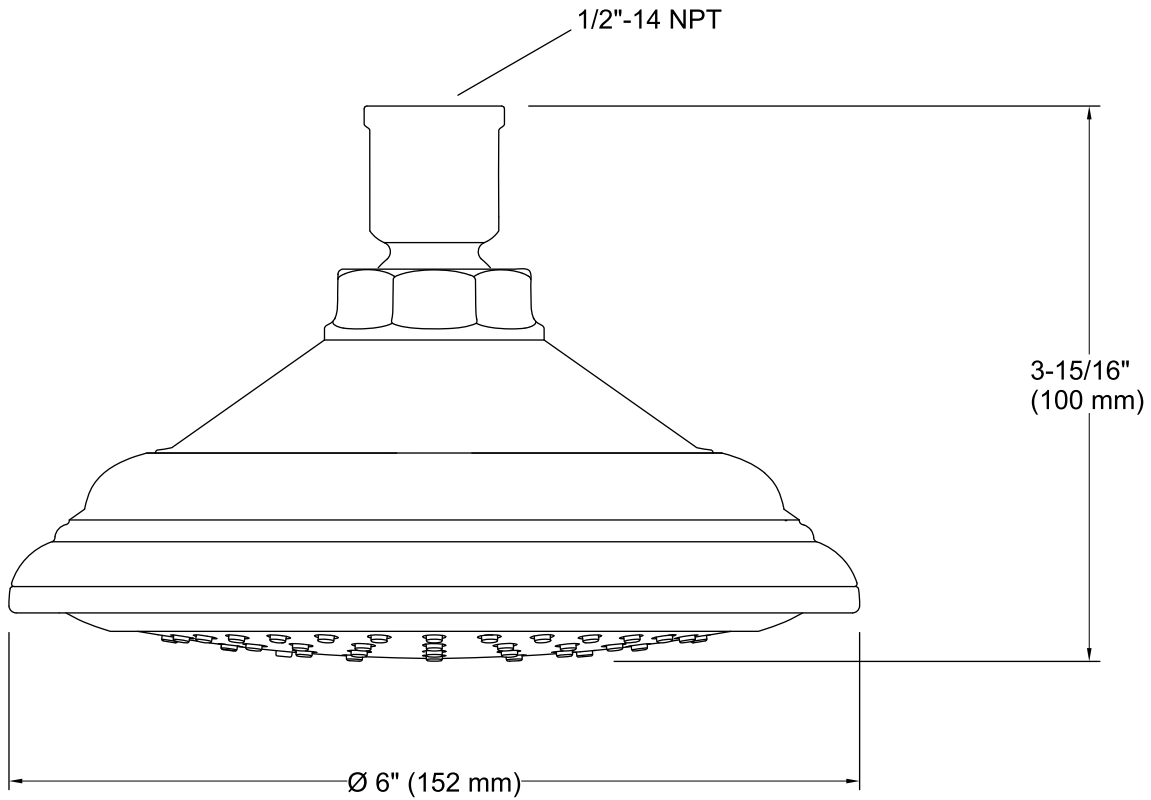

Features

- Single-function showerhead with 66-nozzle 5-1/2" (140 mm) diameter sprayface.
- Katalyst™ Spray Technology with air induction ball joint.
- Optimized sprayface for maximum performance.
- MasterClean™ spray nozzles prohibit mineral buildup for easy cleaning.
- 2.5 gal/min (9.5 l/min) flow rate.

Installation

- 1/2"-14 NPT connection.

Recommended Accessories

K-72775 Shower Arm and Flange

Codes/Standards

ASME A112.18.1/CSA B125.1
DOE - Energy Policy Act 1992

KOHLER® Faucet Lifetime Limited Warranty

See website for detailed warranty information.

Technical Information

All product dimensions are nominal.

Showerhead/Body Spray:

Rated maximum flow: 2.5 gal/min (9.5 l/min)

Notes

Install this product according to the installation guide.