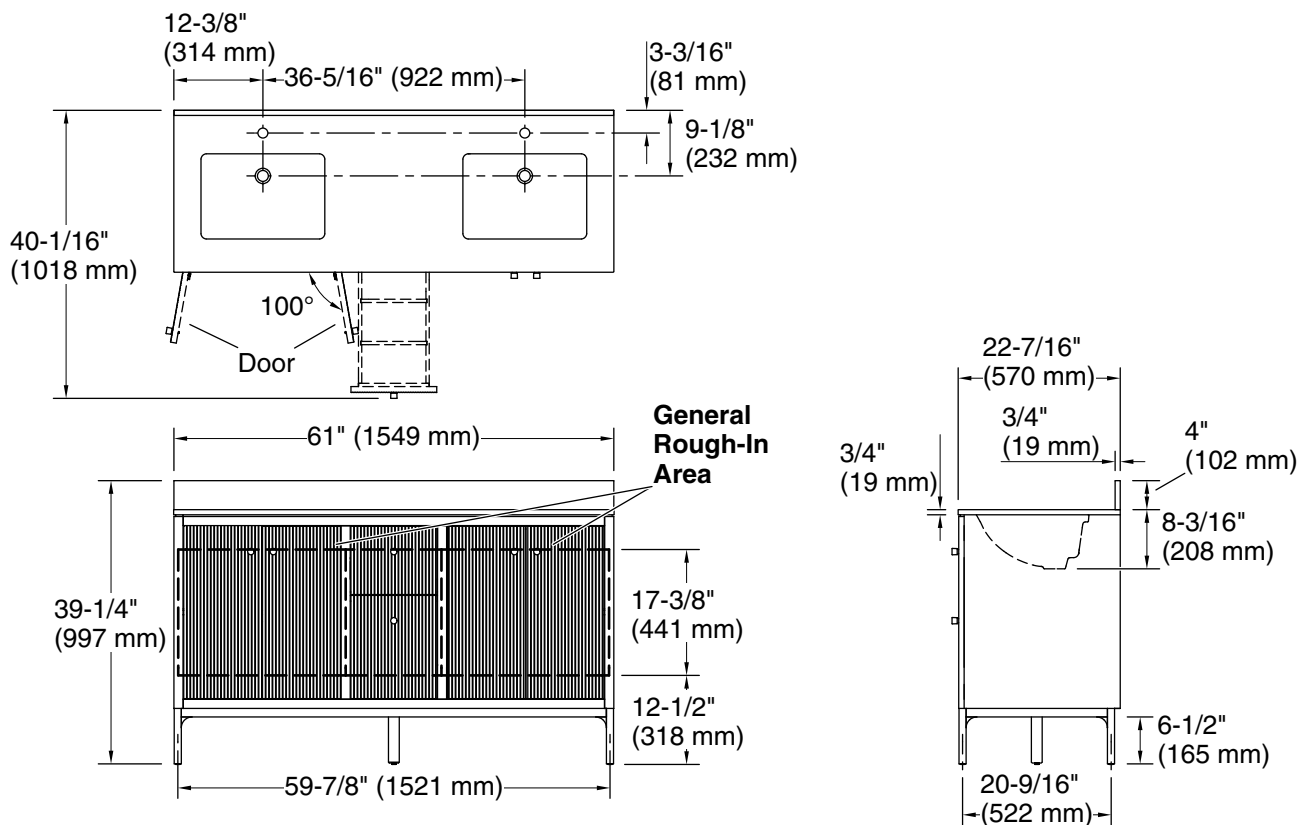

Required Electrical Service

One circuit required, protected with Class A Ground-Fault Circuit-Interrupter (GFCI). Outside North America, this device may be known as a Residual Current Device (RCD).

Outlet: 120 V, 12 A, 60 Hz

Technical Information

All product dimensions are nominal.

Charge voltage: USB 5 V

Lighting included: No

Electrical component Outlet: 120 V, 12 A, 60 Hz
rating:

Notes

Install this product according to the installation instructions.