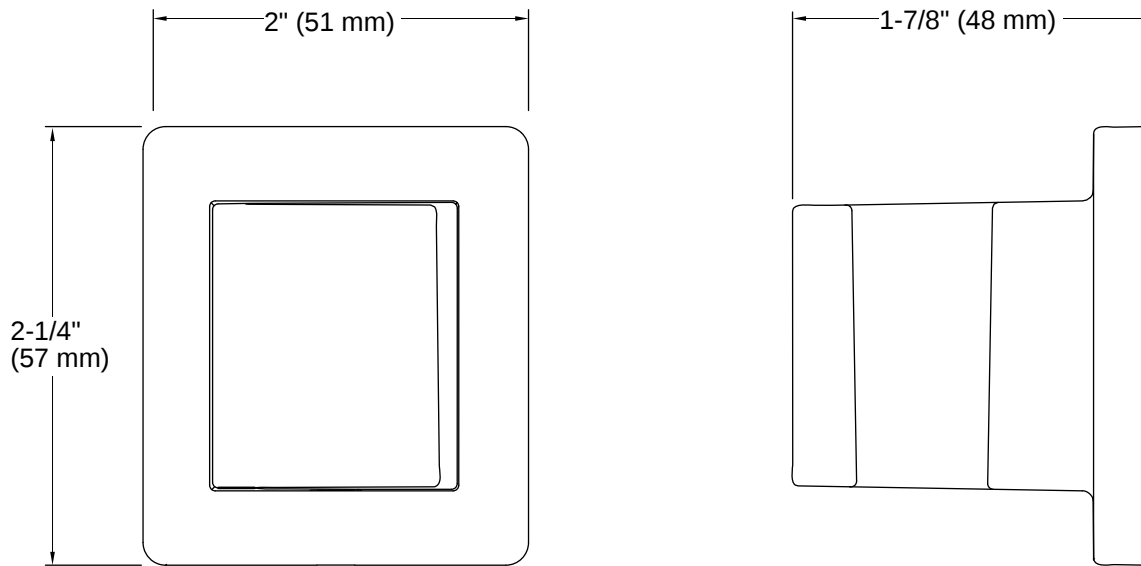

Installation

- Wall-mount

Installation Notes

Install this product according to the installation instructions.