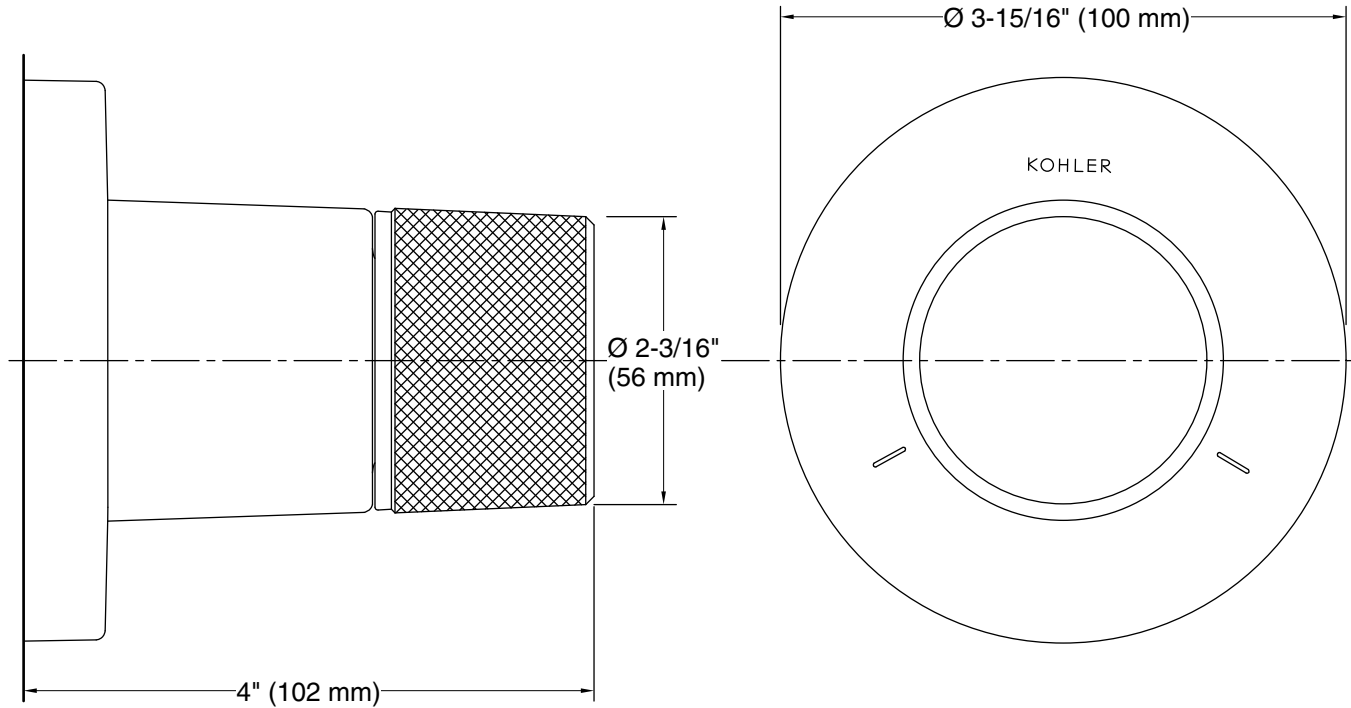

Technical Information

All product dimensions are nominal.

Spout:

Notes

Install this product according to the installation instructions.