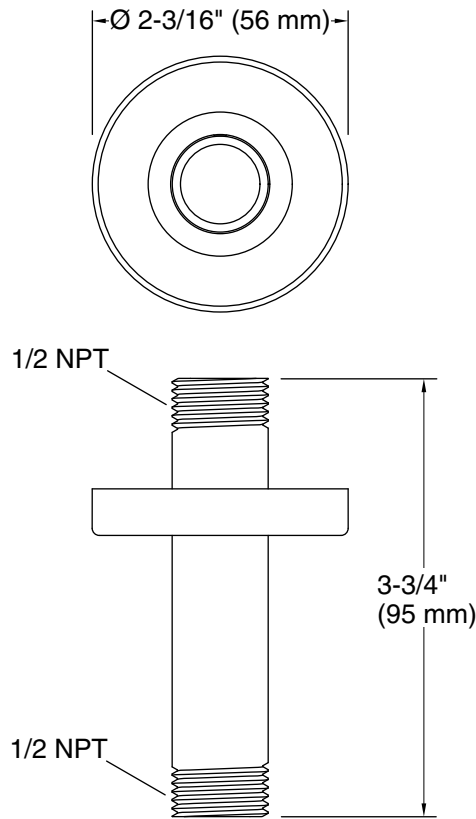

### Features

- Compatible only with single-function rainheads
- 3" (76 mm) straight shower arm

### Installation

- 1/2 -14 NPT connection
- Ceiling-mount

**Technical Information**

All product dimensions are nominal.