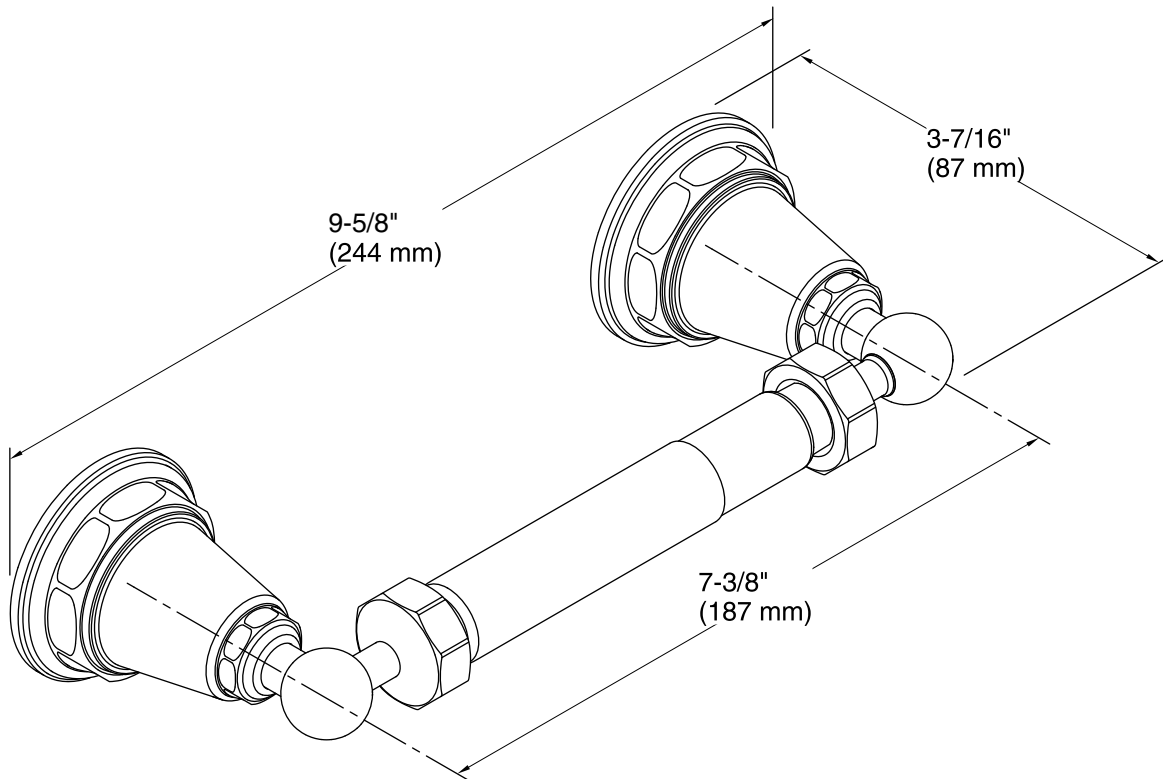

Features

- Premium metal construction for durability.
- KOHLER finishes resist corrosion and tarnish.
- Coordinates with Pinstripe faucets and accessories.
- Tools and installation template included.

Codes/Standards

Technical Information

All product dimensions are nominal.

Notes

Install this product according to the installation guide.