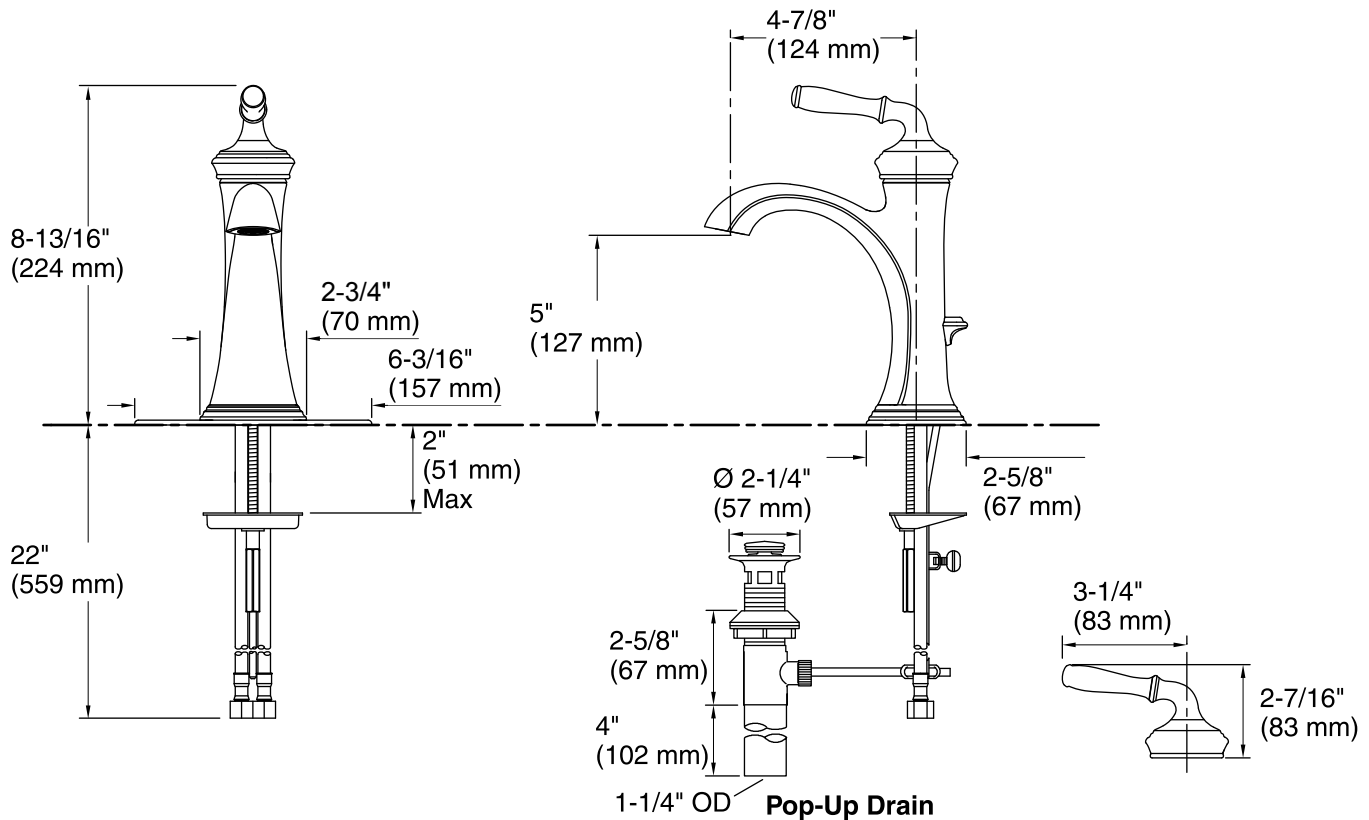

1223297_1

Installed component/s: Flexible supply hoses.

ADA **CSA B651** **OBC**

Codes/Standards

ASME A112.18.1/CSA B125.1

NSF 61

NSF 372

DOE - Energy Policy Act 1992

Technical Information

All product dimensions are nominal.

Spout reach: 4-7/8" (124 mm)

Drain included: YES

Drain tailpiece included: YES

Faucet:

Flow rate: 1.5 gal/min (5.7 l/min)

Pressure: 60 psi (4.1 bar)