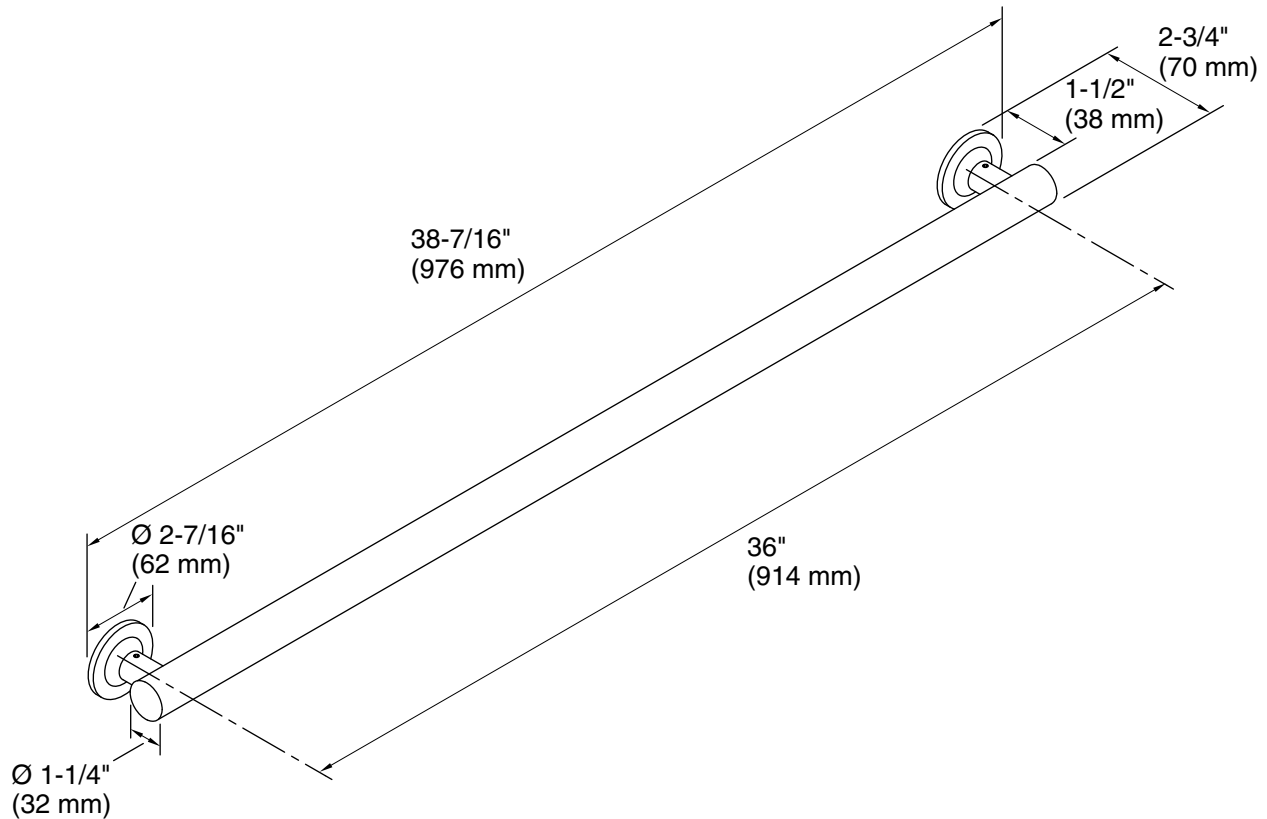

Technical Information

All product dimensions are nominal.

Installation Type: Wall-mount

Material: Metal

Notes

Measure your actual product for roughing-in details.

WARNING: Risk of personal injury. The wall plates on the grab bar must be mounted to a brace between the wall studs. This will ensure that the weight of the user is adequately supported.