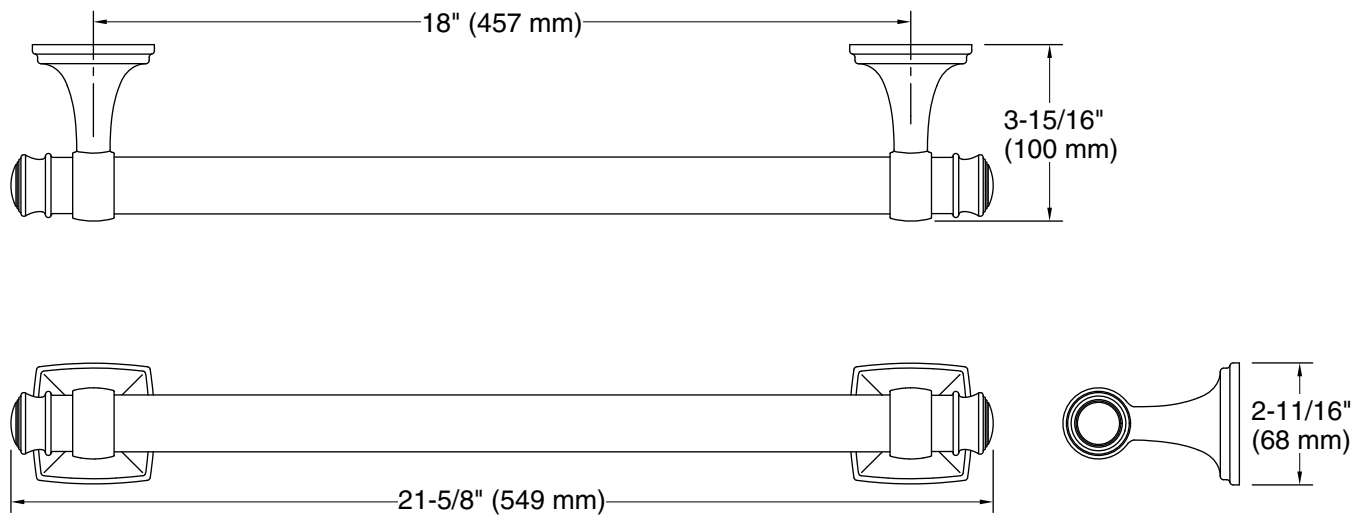

Technical Information

All product dimensions are nominal.

Installation Type: Wall-mount

Material: Zinc, Stainless Steel

Notes

Measure your actual product for roughing-in details.

WARNING: Risk of personal injury. The wall plates on the grab bar must be mounted to a brace between the wall studs. This will ensure that the weight of the user is adequately supported.