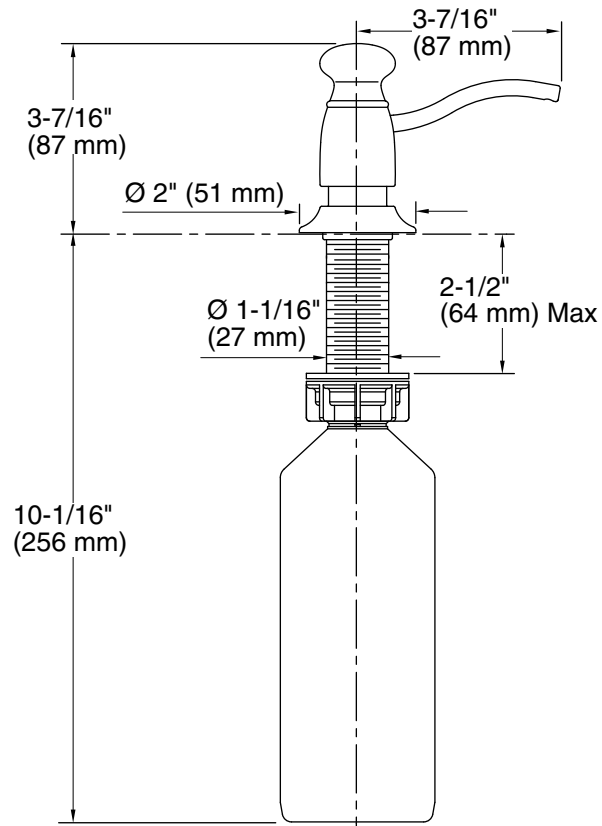

## Features

- Holds up to 16 ounces of soap or lotion; refillable from top
- Clamshell packed
- Coordinates with traditional-style faucets

## Technical Information

All product dimensions are nominal.

Material: Brass