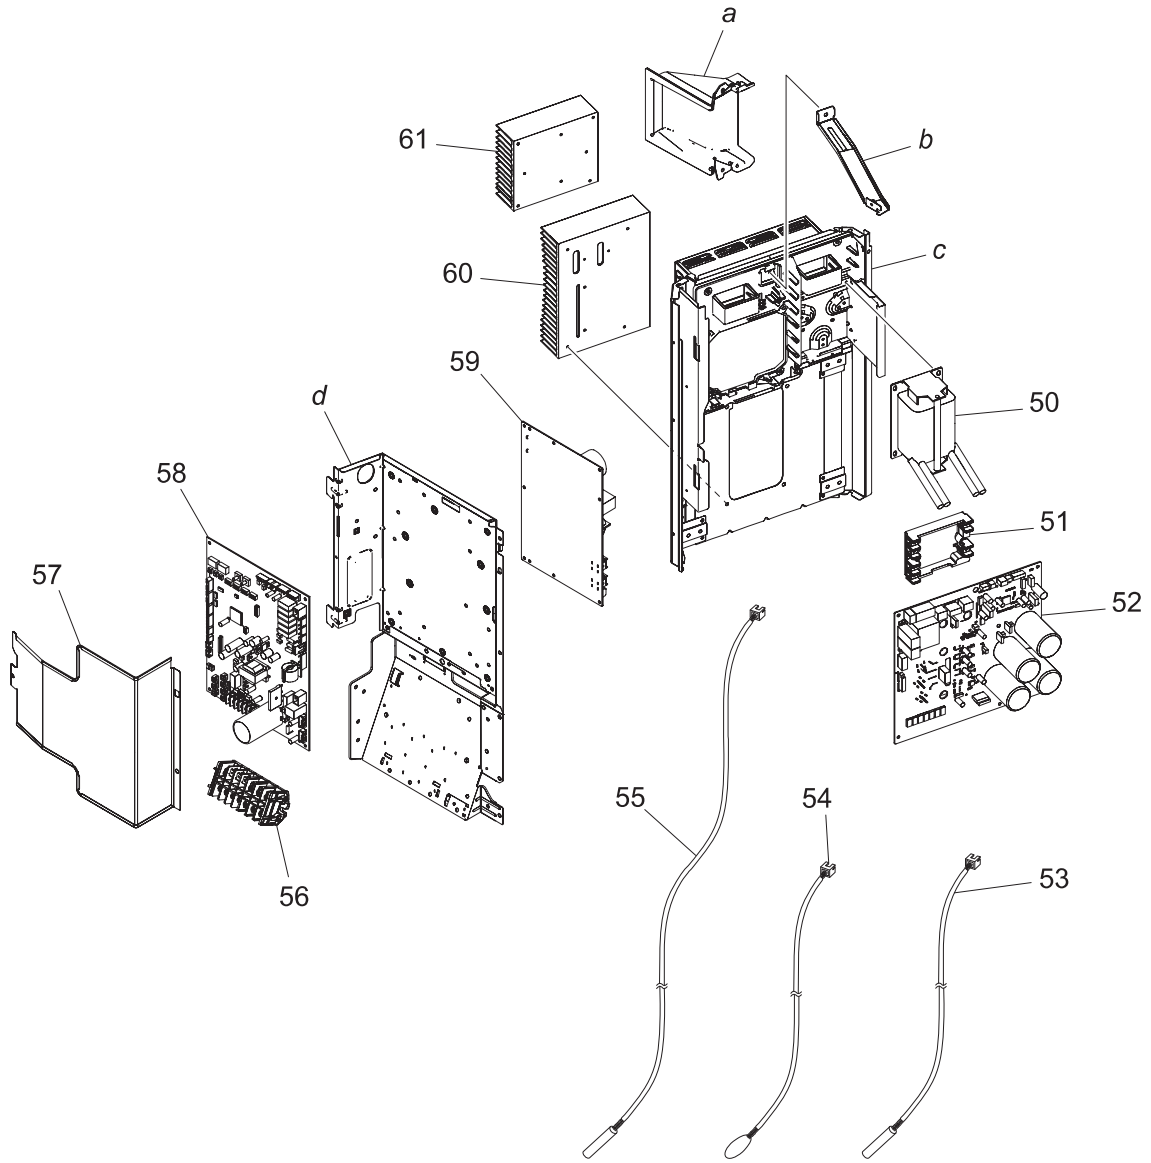

Item no.	Part no.	Part name	Service part
1	9379416108	Top panel sub assy	◆
2	9378926059	Protective net (Rear)	◆
3	9374420766	Condenser sub assy	◆
4	9379425087	Base sub assy	◆
5	9332505009	Thermistor holder	◆
6	9380570042	Cabinet sub assy (Right)	◆
7	9384171009	Pipe cover (Rear)	◆
8	9384170002	Pipe cover (Front)	◆
9	9380571049	Service panel sub assy	◆
10	9303029015	Drain assy	◆
11	313166024302	Drain cap	◆
12	9380569091	Front panel sub assy	◆
13	9382179007	Fan guard	◆
14	9379414005	Propeller fan	◆
15	9603496029	DC fan motor	◆
16	9378928022	Protective net (Left)	◆
17	9380968009	Cabinet (Left)	◆
18	9380566021	Motor bracket sub assy	◆
a	—	Separation wall	—

■ Inverter

TECHNICAL DATA
AND PARTS LIST

TECHNICAL DATA
AND PARTS LIST

Item no.	Part no.	Part name	Service part
50	9900592011	Choke coil	◆
51	9708590004	ACTPM	◆
52	9708497242	Inverter PCB	◆
53	9900922016	Thermistor assy	◆
54	9900565046	Thermistor (Outdoor temp.)	◆
55	9900923013	Thermistor (Heat exchanger)	◆
56	9900428167	Terminal	◆
57	9380495000	Control box cover	◆
58	9710455162	Main PCB (36 model)	◆
	9710455148	Main PCB (48 model)	◆
59	9709911181	Filter PCB	◆
60	9380483007	Heat sink A	◆
61	9380980001	Heat sink B	◆
—	9710456008	Wire with connector (Black) (CN251 on Main PCB—CN380 on Inverter PCB)	◆
—	9708609010	Wire with connector (White) (CN271 on Main PCB—CN390 on Inverter PCB)	◆
—	9708610016	Wire with connector (White) (CN281 on Main PCB—CN320 on Inverter PCB)	◆
—	9708612010	Wire with connector (Black) (CN395 on Inverter PCB—CN11 on ACTPM)	◆
—	9708613017	Wire with connector (Blue) (CN370 on Inverter PCB—CN501 on Filter PCB)	◆
<i>a</i>	—	Duct D	—
<i>b</i>	—	Control box bracket B	—
<i>c</i>	—	Control box (Inverter)	—
<i>d</i>	—	Control box (Main) assy	—