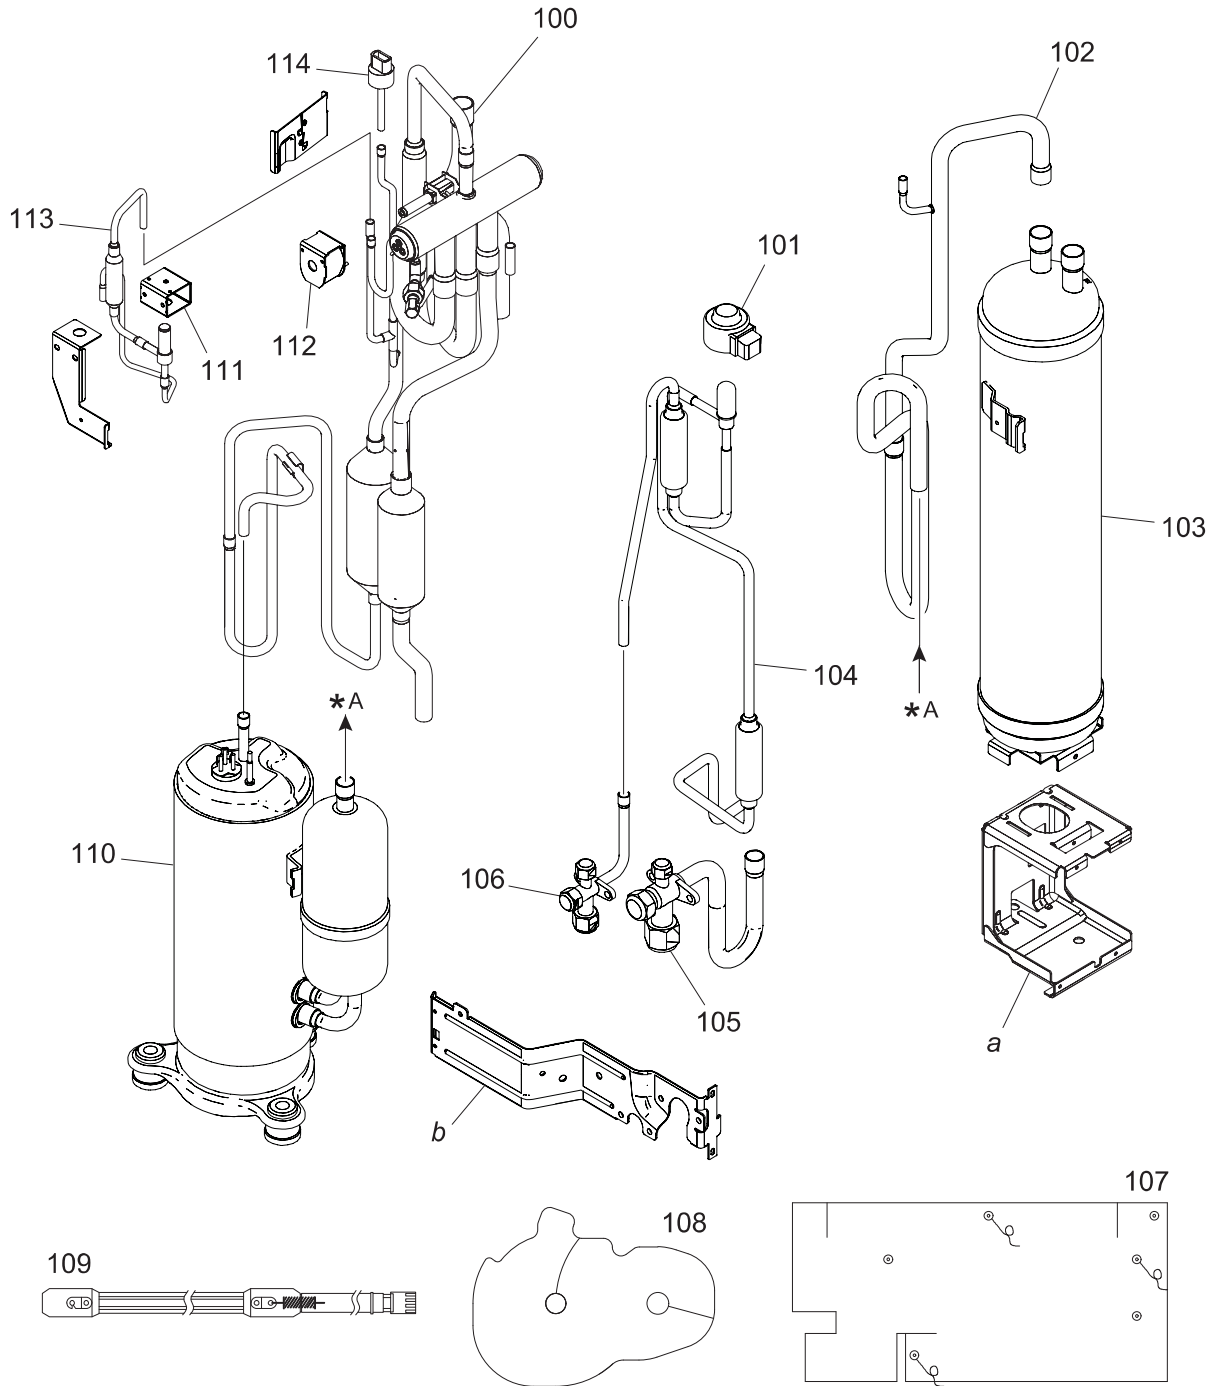

■ Inverter

TECHNICAL DATA
AND PARTS LIST

TECHNICAL DATA
AND PARTS LIST

Item no.	Part no.	Part name	Service part
50	9900592011	Choke coil	◆
51	9708590004	ACTPM	◆
52	9708497242	Inverter PCB	◆
53	9900922016	Thermistor assy	◆
54	9900565046	Thermistor (Outdoor temp.)	◆
55	9900923013	Thermistor (Heat exchanger)	◆
56	9900428167	Terminal	◆
57	9380495000	Control box cover	◆
58	9710455162	Main PCB (36 model)	◆
	9710455148	Main PCB (48 model)	◆
59	9709911181	Filter PCB	◆
60	9380483007	Heat sink A	◆
61	9380980001	Heat sink B	◆
—	9710456008	Wire with connector (Black) (CN251 on Main PCB—CN380 on Inverter PCB)	◆
—	9708609010	Wire with connector (White) (CN271 on Main PCB—CN390 on Inverter PCB)	◆
—	9708610016	Wire with connector (White) (CN281 on Main PCB—CN320 on Inverter PCB)	◆
—	9708612010	Wire with connector (Black) (CN395 on Inverter PCB—CN11 on ACTPM)	◆
—	9708613017	Wire with connector (Blue) (CN370 on Inverter PCB—CN501 on Filter PCB)	◆
<i>a</i>	—	Duct D	—
<i>b</i>	—	Control box bracket B	—
<i>c</i>	—	Control box (Inverter)	—
<i>d</i>	—	Control box (Main) assy	—

Compressor

TECHNICAL DATA
AND PARTS LIST

TECHNICAL DATA
AND PARTS LIST

Item no.	Part no.	Part name	Service part
100	9382460006	4-way valve total assy	◆
101	9970173004	Expansion valve coil	◆
102	9372514191	Suction pipe assy	◆
103	9372700075	Accumulator sub assy	◆
104	9378750333	Expansion valve total assy	◆
105	9315414045	3-way valve assy	◆
106	9381055005	3-way valve assy	◆
107	9379647090	Compressor cover	◆
108	9380516071	Compressor cover (Top)	◆
109	9901076039	Belt heater	◆
110	9810275004	Compressor	◆
111	9970165016	Solenoid	◆
112	9970110146	Solenoid	◆
113	9380016038	Solenoid valve assy	◆
114	9970158018	Sensor	◆
<i>a</i>	—	Installation plate (Accumulator)	—
<i>b</i>	—	Valve plate	—