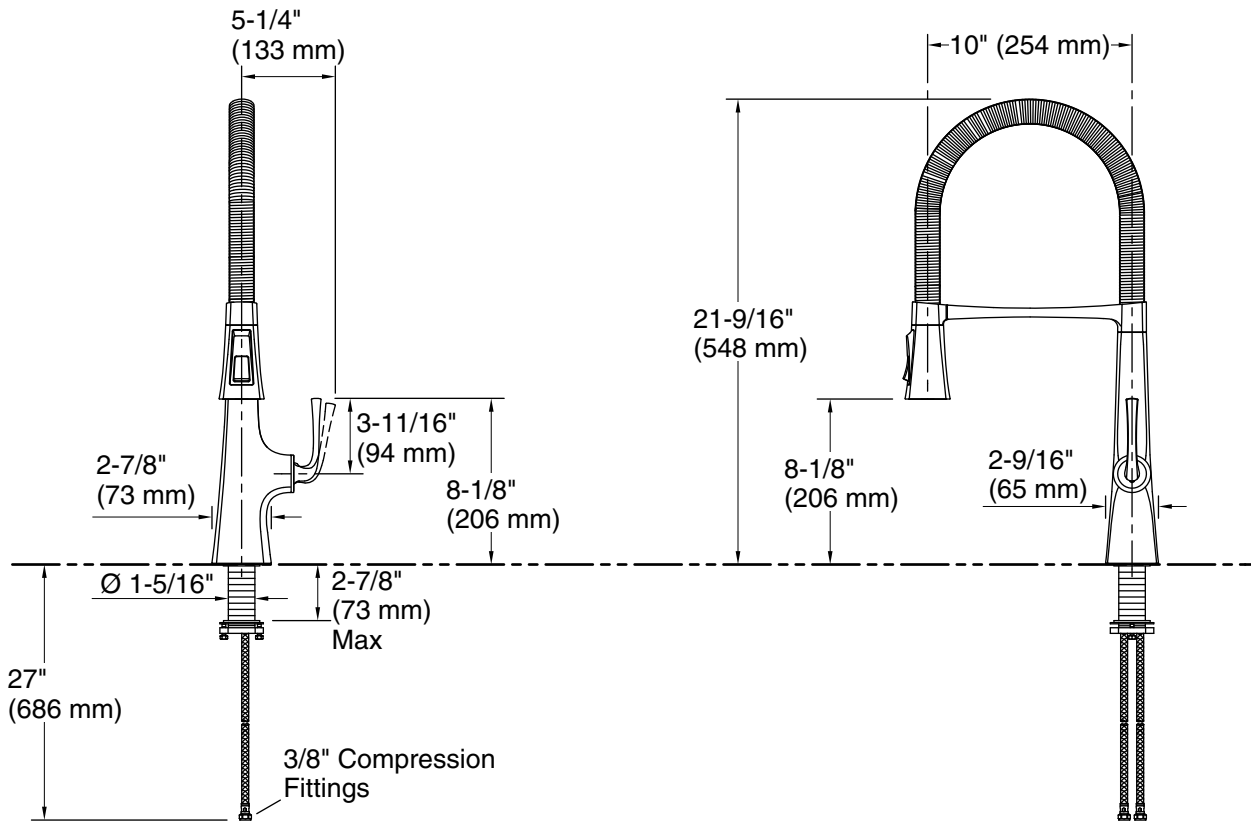

Features

- Semi-professional kitchen faucet with finish-matched easy-clean hose cover.
- Switch-Grip™ sprayhead rotates in 90-degree increments. Face buttons in the direction you prefer.
- Three-function pull-down sprayhead with touch-control allows you to switch between stream, Sweep® spray and BerrySoft® spray.
- Sweep® spray features specially angled nozzles that form a wide, powerful blade of water to sweep your dishes and sink clean.
- Unique three-function sprayhead allows you to tackle tasks such as cleaning, rinsing and filling with Sweep® Spray, BerrySoft® spray, and aerated stream.
- DockNetik® magnetic docking system securely locks sprayhead into place when not in use.
- 21" high-arch 360° rotating swing spout offers vertical clearance for tall cookware and pitchers.
- 10" (254 mm) swing spout reach.
- 1.5 gpm (5.7 lpm) maximum flow rate at 60 psi (4.14 bar).
- Single lever handle makes adjusting water temperature easy.
- Temperature memory allows faucet to be turned on and off at the temperature set during prior usage.
- MasterClean™ sprayface features an easy-to-clean surface that withstands mineral buildup.
- KOHLER ceramic disc valves exceed industry longevity standards for a lifetime of durable performance.

Adapters, Rough-in and Extension Kits

1327990 Range: 2-1/2" (64 mm) - 4-5/8" (117 mm)

Optional Products/Accessories

K-22071 Three-hole kitchen faucet escutcheon

ADA **CSA B651**

Codes/Standards

ASME A112.18.1/CSA B125.1
NSF/ANSI 61
NSF/ANSI 372
All applicable US Federal and State material regulations
DOE - Energy Policy Act 1992
California Energy Commission (CEC)
ADA
ICC/ANSI A117.1
CSA B651

Technical Information

All product dimensions are nominal.

Drain included: No

Spout:

Spout reach: 10" (254 mm)

Handle clearance: 5-1/4" (133 mm)

Notes

Install this product according to the installation instructions.