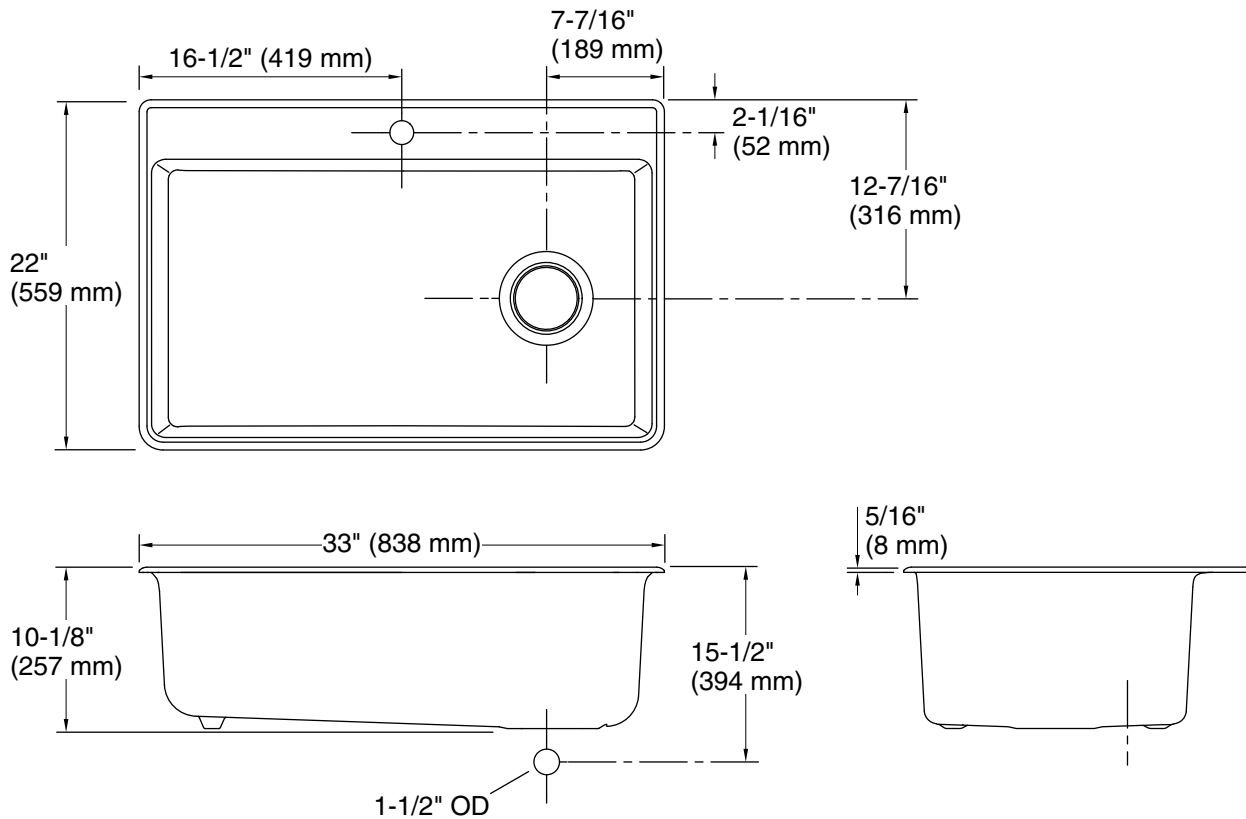

Technical Information

All product dimensions are nominal.

Basin configuration: Single Bowl
Min. base cabinet width: 36" (914 mm)

Bowl area: Length: 31-1/8" (791 mm)
Width: 16-15/16" (430 mm)
Bowl depth: 9-1/2" (241 mm)
Water depth: 9-1/2" (241 mm)

Number of deck holes: 3

Drain hole: 3-7/8" (98 mm)

Template: 1281757-7, required, included

Notes

Install this product according to the installation instructions.