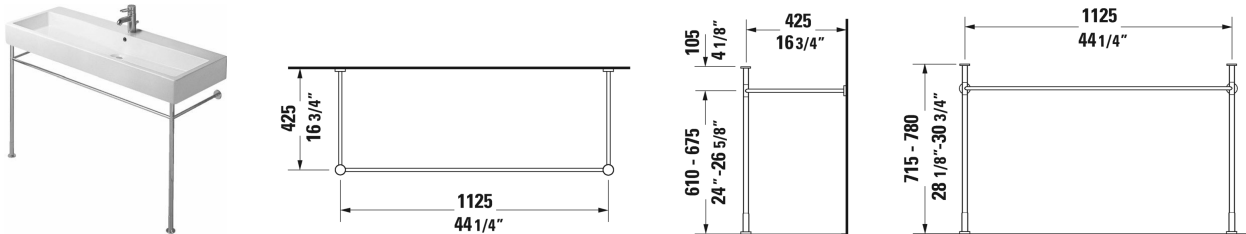

Vero Metal console # 0030741000

Metal console	Dimension	Weight	Order number
height adjustable +2", for washbasin # 045412, 235012			
Colors			
10 Chrome			
Variant			
Chrome		6.9 lb	0030741000
Suitable products			
Furniture washbasin with faucet deck, underside fully glazed, hardware included, wall-mounted, cUPC® listed*, 47 1/4" x 18 1/2" Inch	47 1/4" x 18 1/2" Inch		045412
Furniture washbasin with faucet deck, underside fully glazed, hardware included, wall-mounted, cUPC® listed*, 47 1/4" x 18 1/2" Inch	47 1/4" x 18 1/2" Inch		045412
Furniture washbasin with faucet deck, underside fully glazed, hardware included, wall-mounted, 47 1/4" x 18 1/2" Inch	47 1/4" x 18 1/2" Inch		235012
Furniture washbasin with faucet deck, underside fully glazed, hardware included, wall-mounted, 47 1/4" x 18 1/2" Inch	47 1/4" x 18 1/2" Inch		235012

All drawings contain the necessary measurements which are subject to standard tolerances. They are stated in inch & mm and are non-binding. Exact measurements, in particular for customized installation scenarios, can only be taken from the finished ceramic piece.