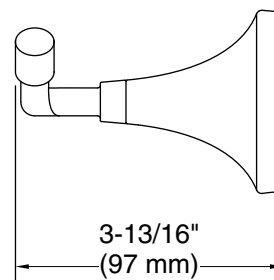

Technical Information

All product dimensions are nominal.

Installation Type: Wall-mount

Material: Zinc

Notes

Install this product according to the installation instructions.