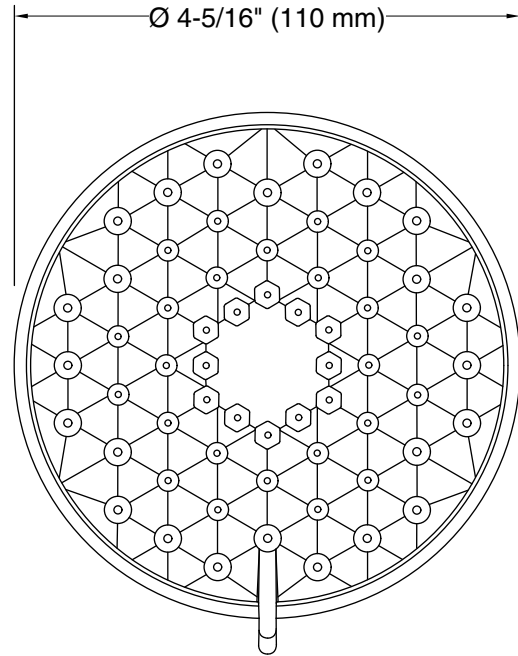

Material

- Durable material construction
- KOHLER finishes resist corrosion and tarnishing

Installation

- Wall-mount
- 1/2 -14 NPT connection
- Shower arm and flange sold separately

Recommended Products/Accessories

K-7395 Shower Arm and Flange
K-7397 Shower Arm and Flange
K-23723 Faucet cleaner

Codes/Standards

ASME A112.18.1/CSA B125.1
DOE - Energy Policy Act 1992

KOHLER® Faucet Lifetime Limited Warranty

See website for detailed warranty information.

Technical Information

All product dimensions are nominal.

Showerhead/Body Spray:

Rated maximum flow: 2.5 gal/min (9.5 l/min)

flow:

Pressure: 45 psi (3.1 bar)

Notes

Install this product according to the installation instructions