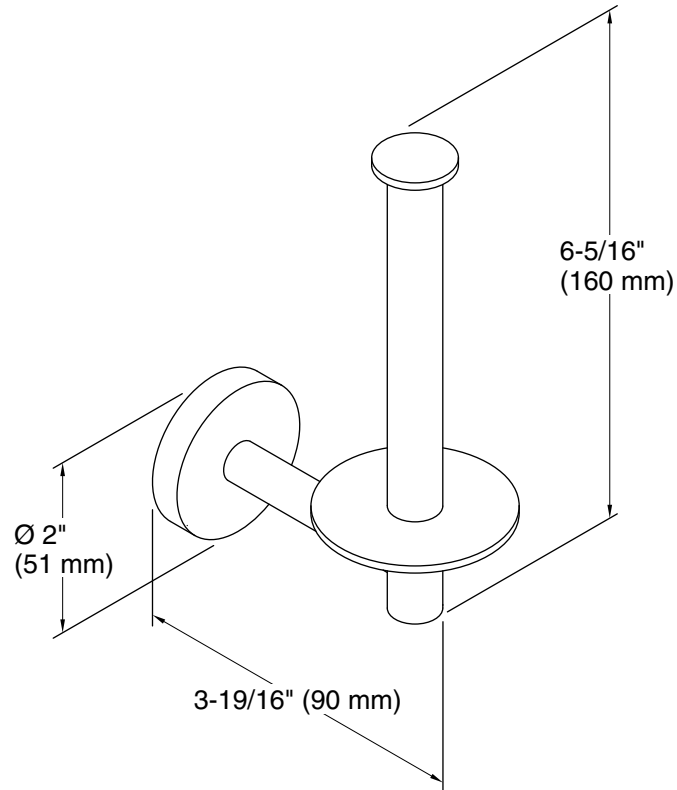

Technical Information

All product dimensions are nominal.

Material: Zinc, Brass

Notes

Install this product according to the installation instructions.

CAUTION: Risk of personal injury. Do not install these products in any area where they are likely to be used inadvertently as a grab bar or support bar. These products are not designed or intended for use as a grab bar or support bar.