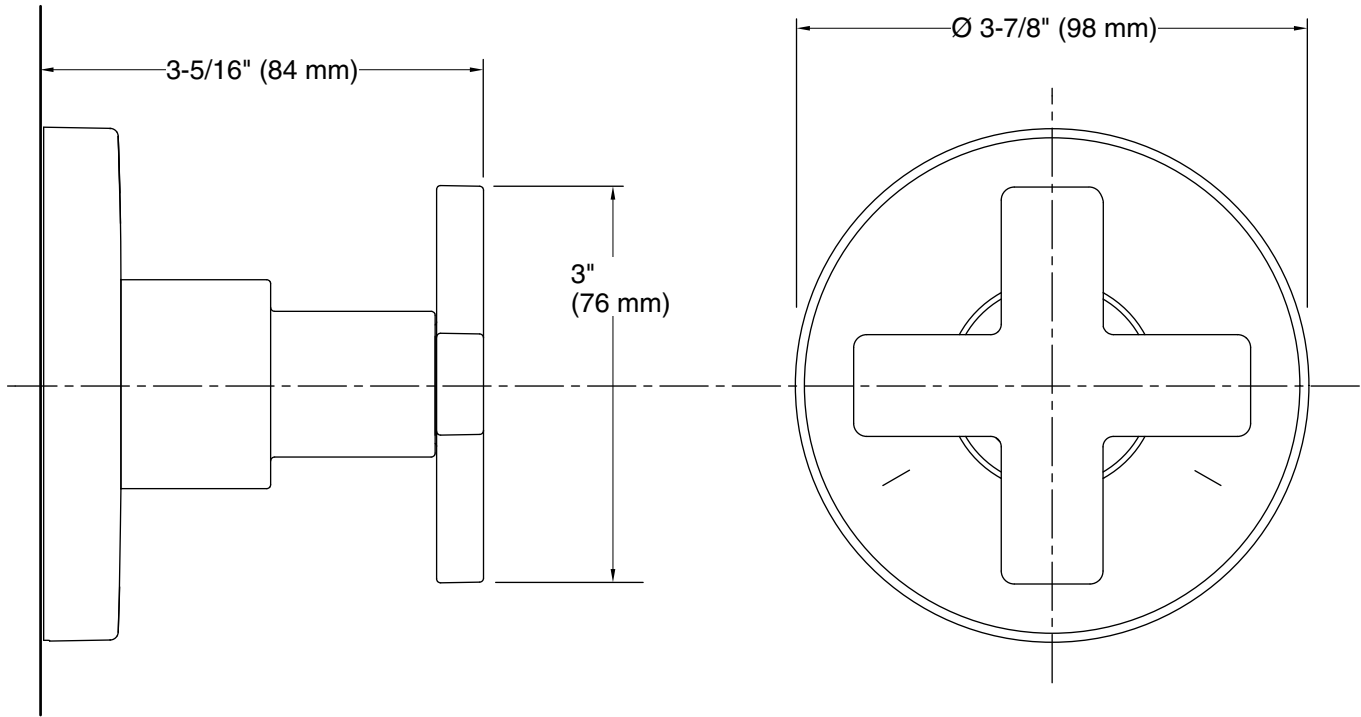

Technical Information

All product dimensions are nominal.

Notes

Install this product according to the installation guide.

ADA compliant when installed to the specific requirements of these regulations.