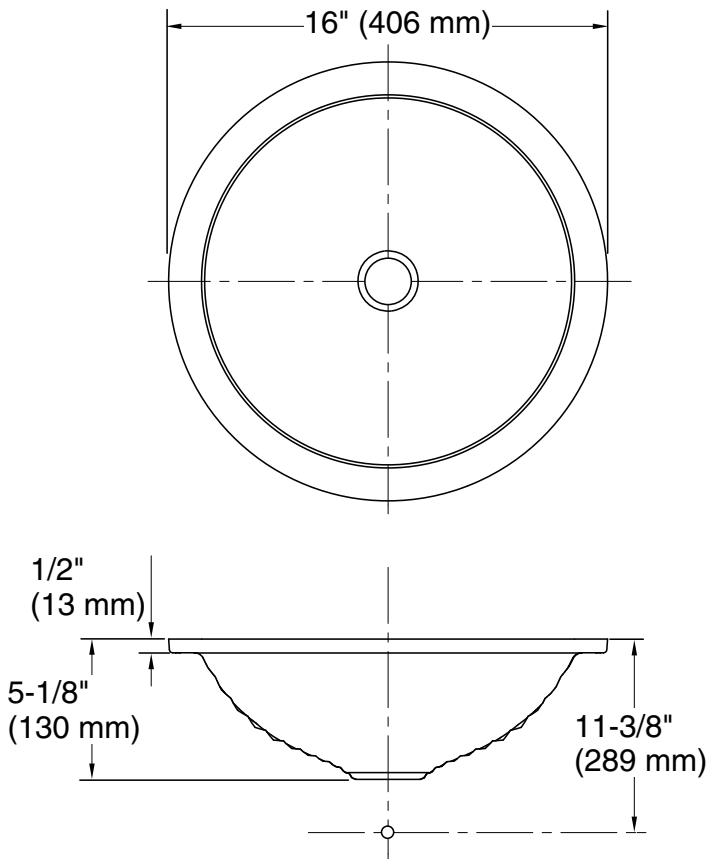

Technical Information

All product dimensions are nominal.

Bowl configuration:	Single
Installation:	Undermount
Bowl area (Only):	Diameter: 13-5/8" (346 mm) Bowl depth: 4-1/4" (108 mm) Water depth: 4-1/4" (108 mm)
Template:	1035896-7, required, included