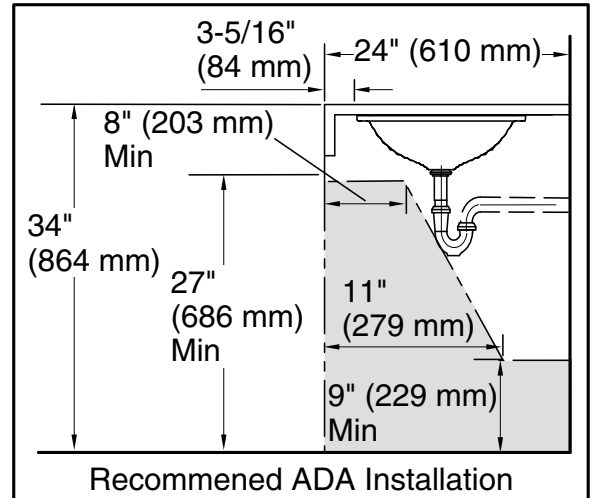

Technical Information

All product dimensions are nominal.

Bowl configuration:	Single
Installation:	Undermount
Bowl area (Only):	Diameter: 13-5/8" (346 mm) Bowl depth: 4-1/4" (108 mm) Water depth: 4-1/4" (108 mm)
Template:	1035896-7, required, included