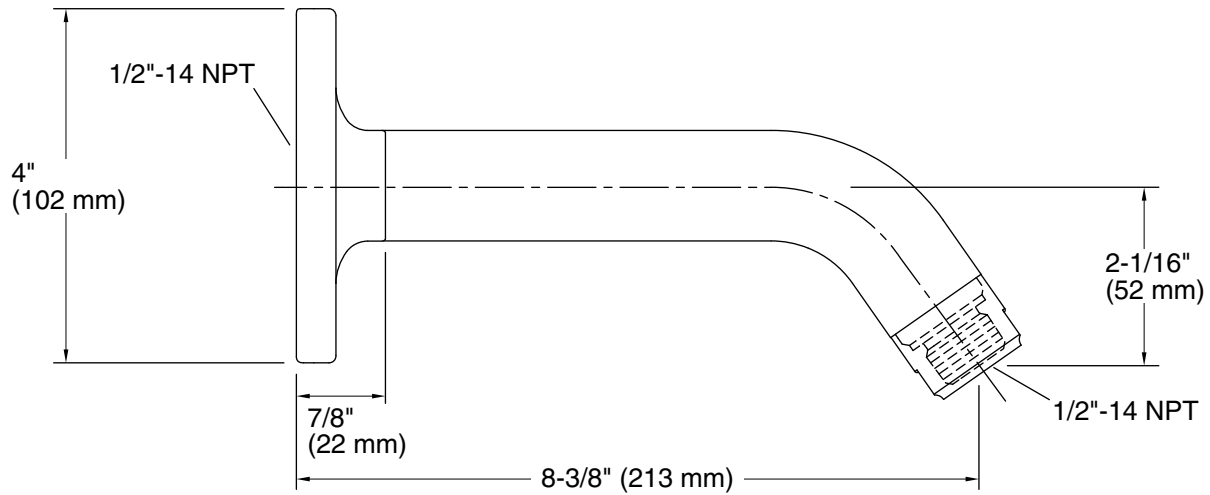

Features

- Fluid design lines for ease of cleaning
- For use with any KOHLER showerhead (sold separately)
- Metal construction

Installation

- 1/2 -14 NPT connection

Recommended Products/Accessories

K-23723 Faucet cleaner

Technical Information

All product dimensions are nominal.

Notes

Install this product according to the installation guide.