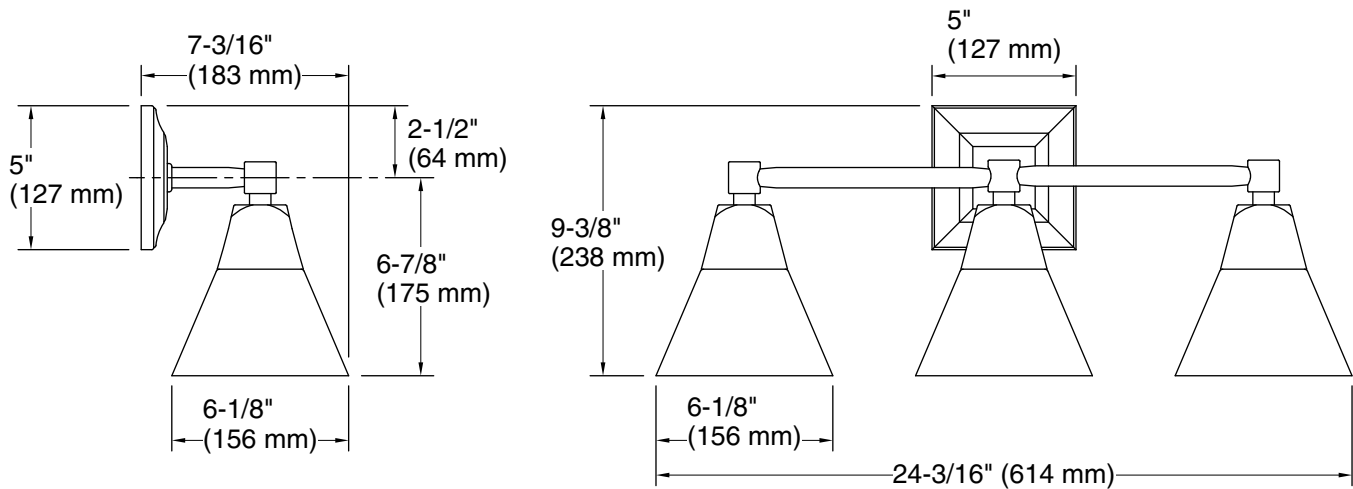

Required Electrical Service

One circuit required.

Lights: 120 V, 60 Hz

Technical Information

All product dimensions are nominal.

Installation Type: Wall-mount

Material: Brass

Number of Lights: 3