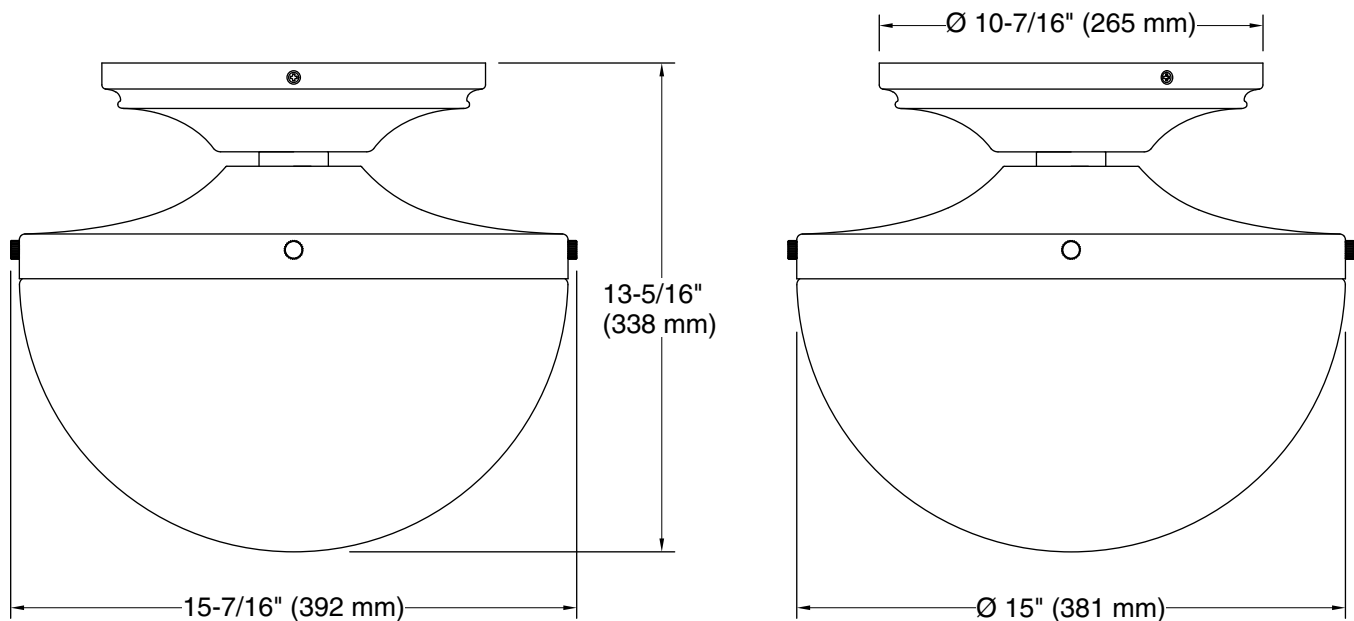

Required Electrical Service

One circuit required.

120 V, 60 Hz

Technical Information

All product dimensions are nominal.

Installation Type: Flush-mount
Material: Steel, Aluminum, Glass
Number of Lights: 2
Lighting Type: Socket-based
Socket Type: E-26 Medium
Number of Shades: 1