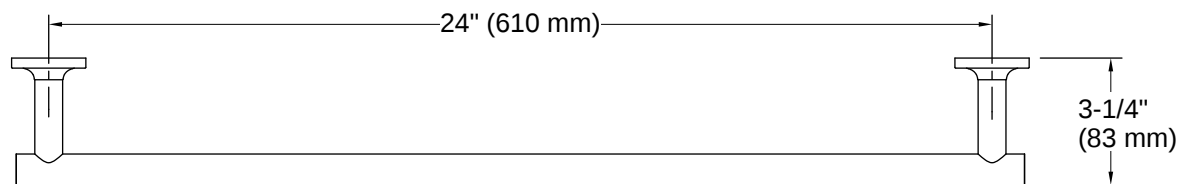

Installation

- Installation template and tools included

Installation Notes

Install this product according to the installation instructions.