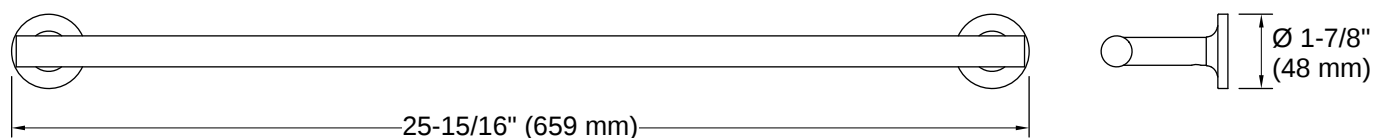

Installation

- Installation template and tools included

Installation Notes

Install this product according to the installation instructions.