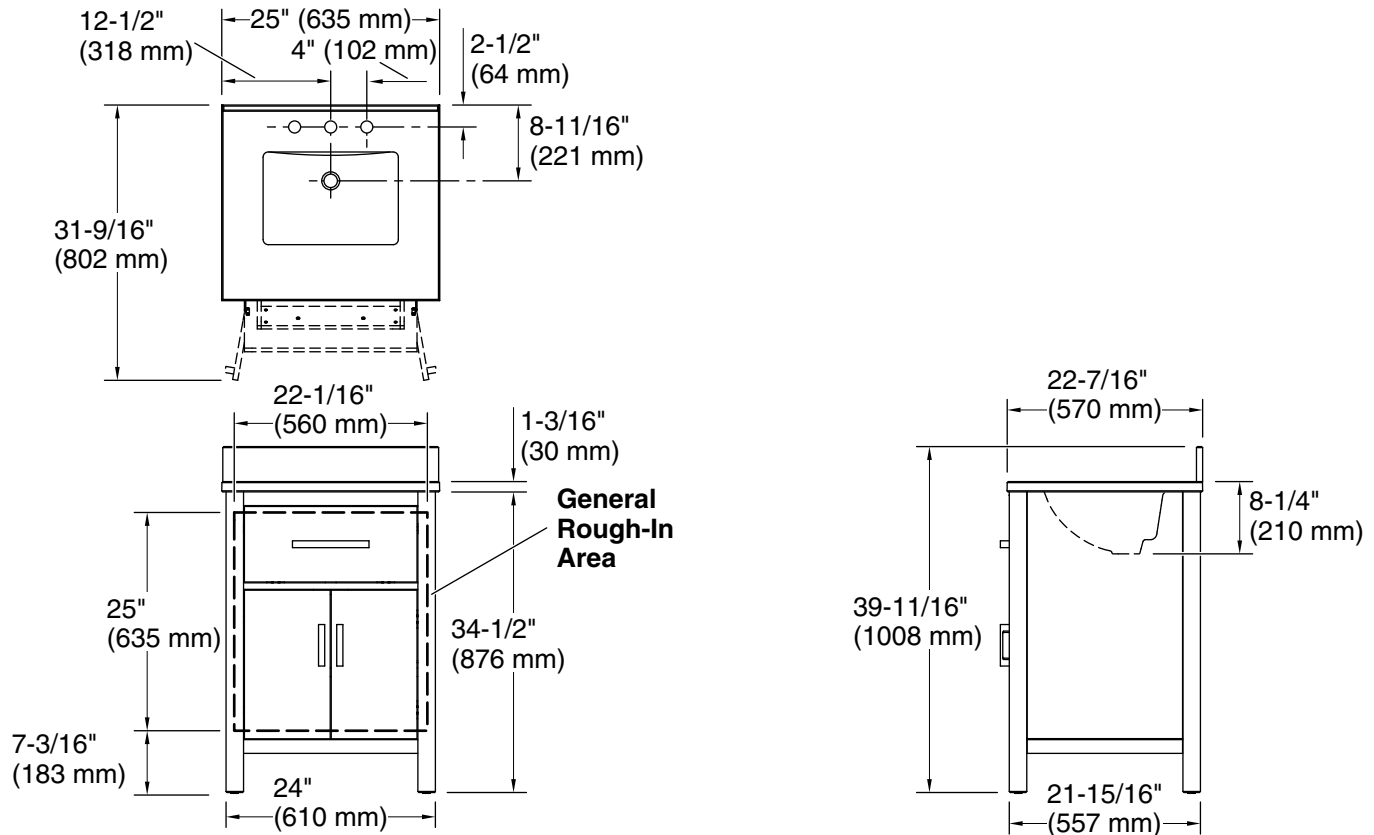

### Features

- Set includes cabinet, precut quartz vanity top, backsplash, sink, cabinet hardware
- Convenient tilt-down drawer for storing smaller, frequently-used items
- Three-way adjustable slow-close door hinges for easy cabinet access
- 20-1/2" (521 mm) cabinet interior provides ample storage space
- Finish-matched cabinet interior offers generous clearance for plumbing
- Vanity top has 8" (203 mm) widespread faucet holes; requires deck-mount faucet (sold separately)
- Brushed Nickel hardware included on White, Atmos Grey, and Carbon Oak vanities, and Matte Black hardware on Light Oak vanities.

### Technical Information

All product dimensions are nominal.